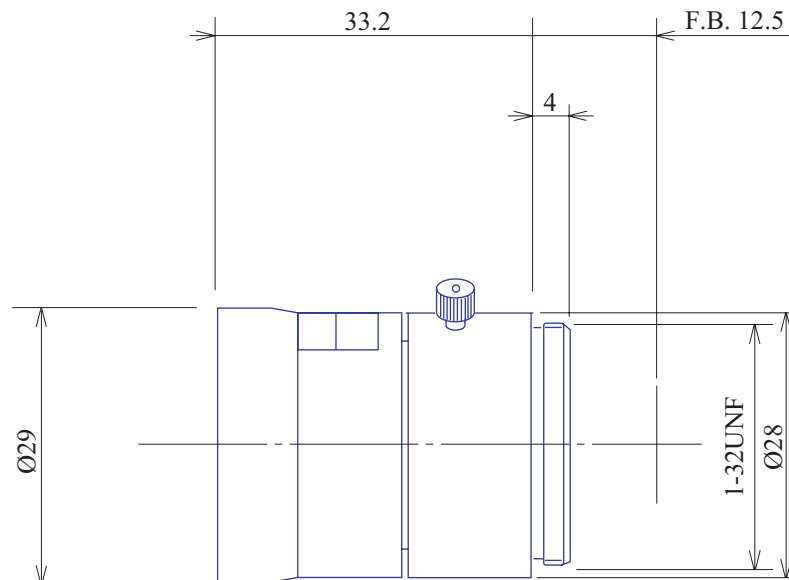

1/3" Format Manual Iris Lenses**Item GMT14012SW**

ITEM NO.		GMT14012SW	
Focal Length		4	(mm)
Iris Range		F1.2	
Angle of View (H x V)	1/3"	70.7° x 53.4°	
MOD		0.1	(m)
Dimension		Ø29 x 33.2	(mm)
Weight		35	(g)
Mount		CS	
Notes		Fixed Iris	