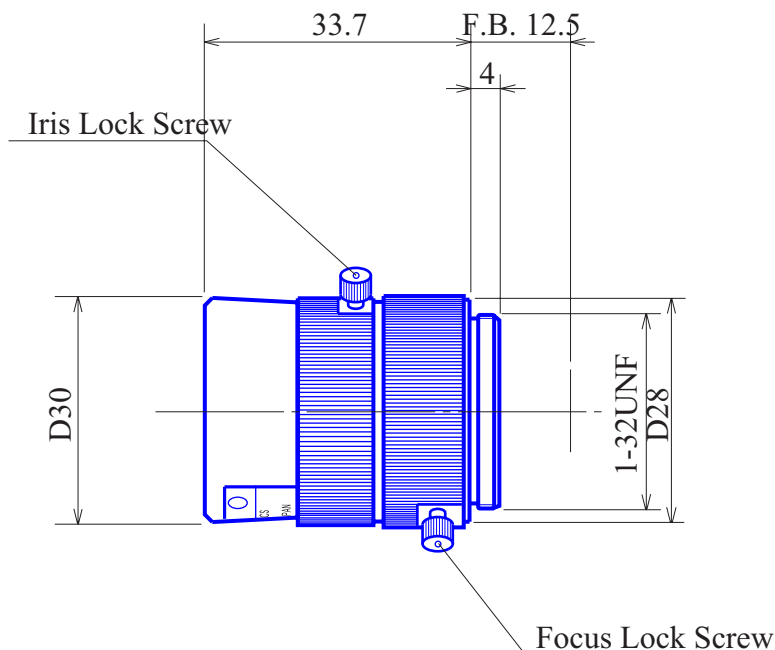

1/3" Format Manual Iris Lenses

Item GMT14012S

ITEM NO.		GMT14012S
Focal Length		4 (mm)
Iris Range		F1.2
Angle of View (H x V)	1/3"	70.7° x 53.4°
MOD		0.1 (m)
Dimension		30.0 x 34.0 (mm)
Weight		35 (g)
Mount		CS
Notes		-