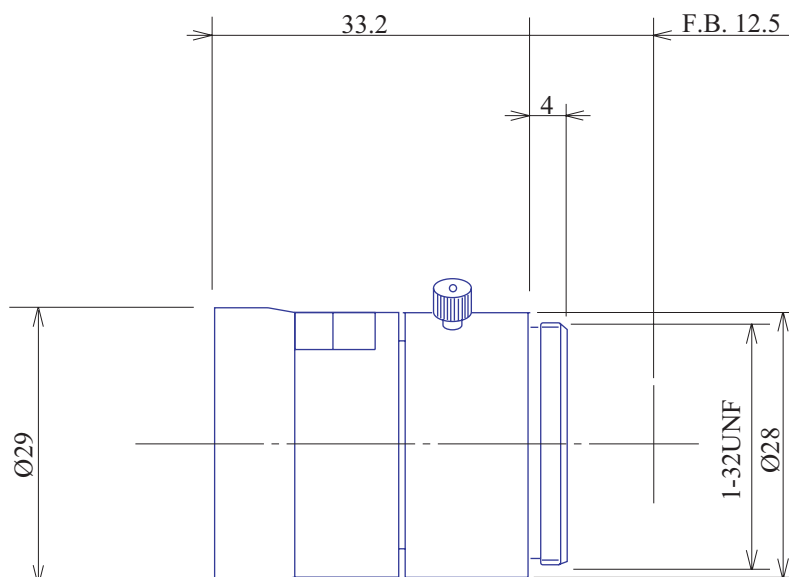

1/3" Format Manual Iris Lenses

Item GMT12813SW

ITEM NO.		GMT12813SW	
Focal Length		2.8	(mm)
Iris Range		F1.3	
Angle of View (H x V)	1/3"	92° x 71.7°	
MOD		0.1	(m)
Dimension		Ø29 x 33.2	(mm)
Weight		35	(g)
Mount		CS	
Notes		Fixed Iris	