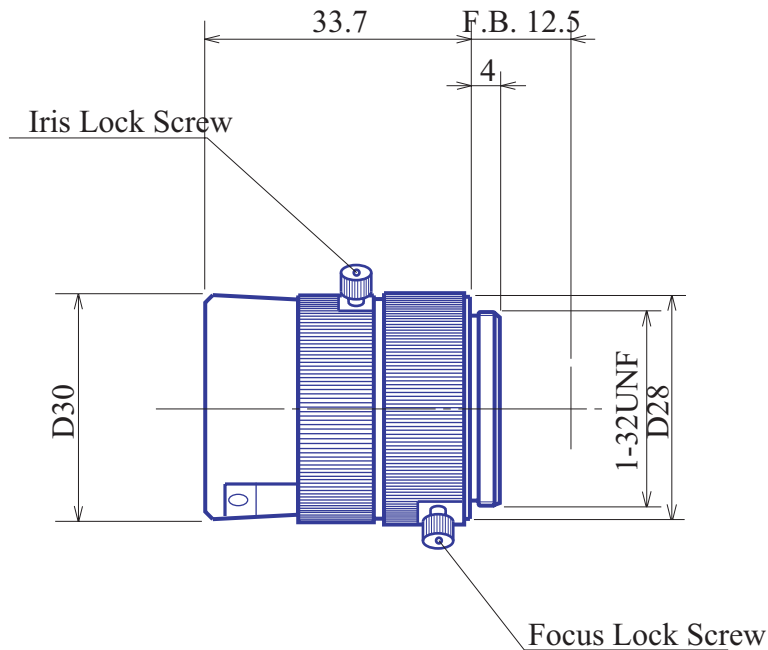

**1/3" Format Manual Iris Lenses**

**Item GMT12813S**

ITEM NO.		GMT12813S
Focal Length		2.8 (mm)
Iris Range		F1.3
Angle of View (H x V)	1/3"	92° x 71.7°
MOD		0.1 (m)
Dimension		30 x 34 (mm)
Weight		35 (g)
Mount		CS
Notes		-