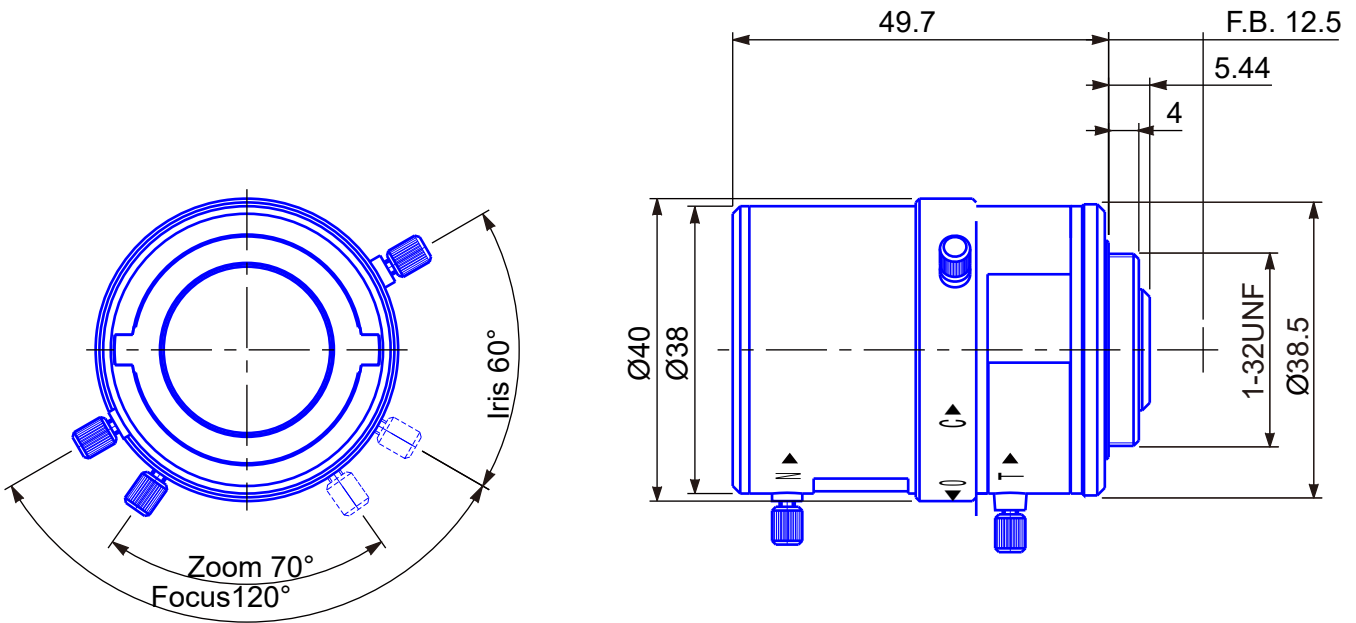

1/3" Format Manual Iris Lenses

**Item GMDN1308095S**

ITEM NO.		GMDN1308095S	
Focal Length		3 - 8 (mm)	
Iris Range		F0.95 - Close	
Angle of View (H x V x D)	1/3"	94.3° x 68.9° - 36° x 26.9°	
MOD		0.3 (m)	
Dimension		Ø40 x 50 (mm)	
Weight		50 (g)	
Mount		CS	
Notes		Aspherical, IR(Day&Night)	