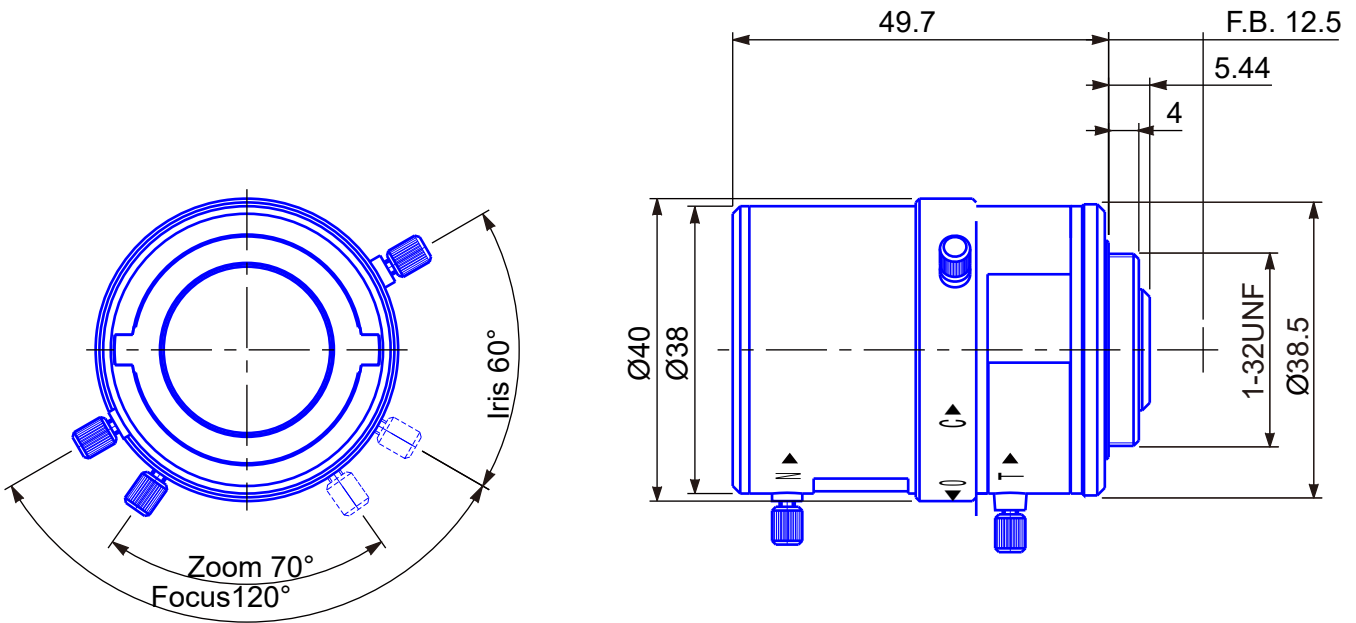

1/3" Format Manual Iris Lenses

Item GMDN1308095S

ITEM NO.		GMDN1308095S	
Focal Length		3 - 8 (mm)	
Iris Range		F0.95 - Close	
Angle of View (H x V x D)	1/3"	94.3° x 68.9° - 36° x 26.9°	
MOD		0.3 (m)	
Dimension		Ø40 x 50 (mm)	
Weight		50 (g)	
Mount		CS	
Notes		Aspherical, IR(Day&Night)	