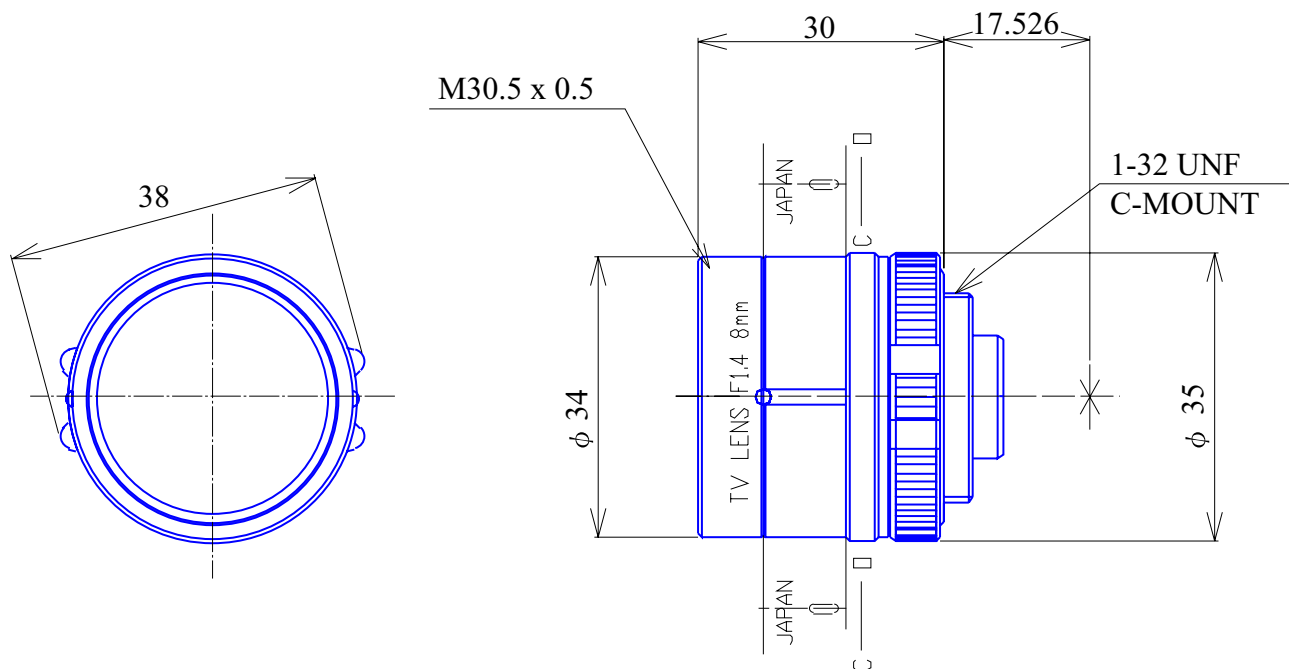

2/3" Format Manual Iris Lenses

Item GM38014C

ITEM NO.		GM38014C	
Focal Length		8.0	(mm)
Iris Rnage		F1.4 - Close	
Angle of View (H x V)	2/3"	64.2° x 47.7°	
MOD		0.2	(m)
Dimention		35 x 30	(mm)
Weight		63	(g)
Mount		C	
Notes		-	