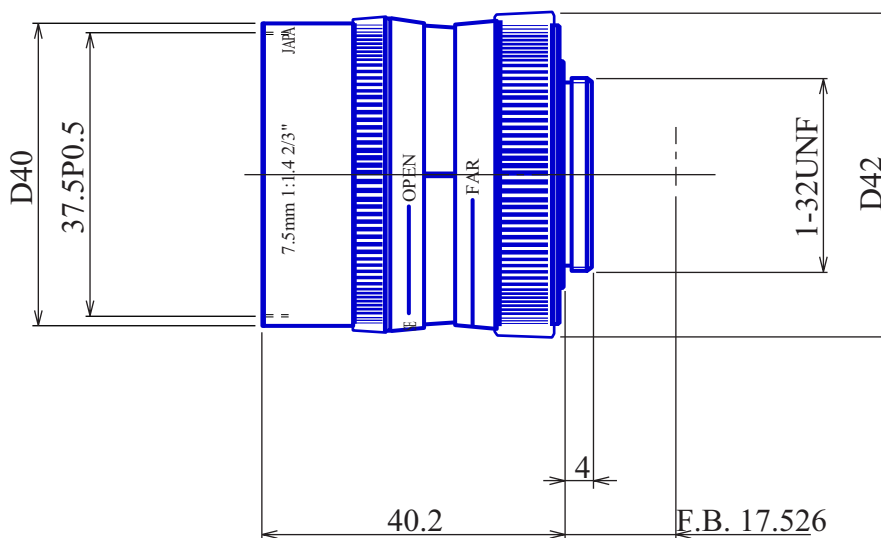

2/3" Format Manual Iris Lenses

Item GM37514C

ITEM NO.		GM37514C
Focal Length		7.5 (mm)
Iris Range		F1.4
Angle of View (H x V)	2/3"	60.8° x 47.5°
MOD		0.2 (m)
Dimension		42 x 41 (mm)
Weight		70 (g)
Mount		C
Notes		-