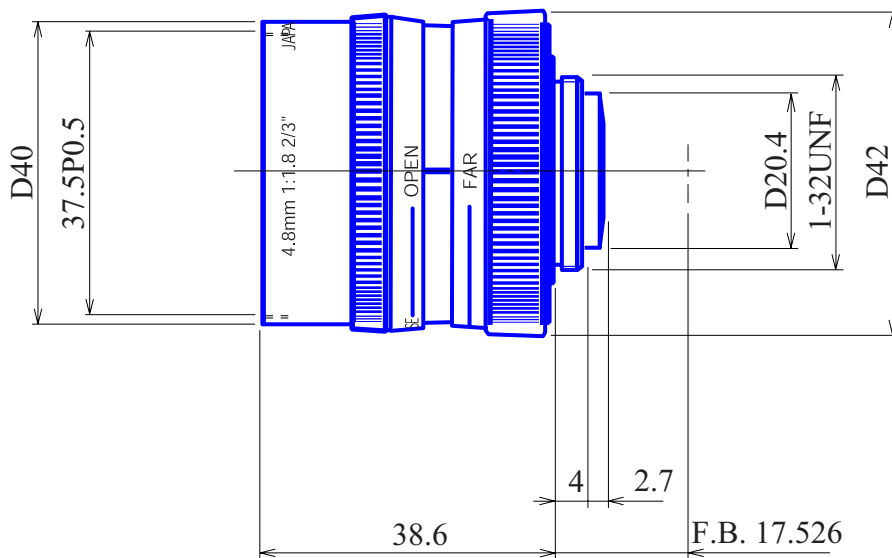

### 2/3" Format Manual Iris Lenses

### Item GM34818C

ITEM NO.		GM34818C	
Focal Length		4.8	(mm)
Iris Range		F1.8	
Angle of View (H x V)	2/3"	85° x 69°	
MOD		0.2	(m)
Dimension		42 x 39	(mm)
Weight		75	(g)
Mount		C	
Notes		-	