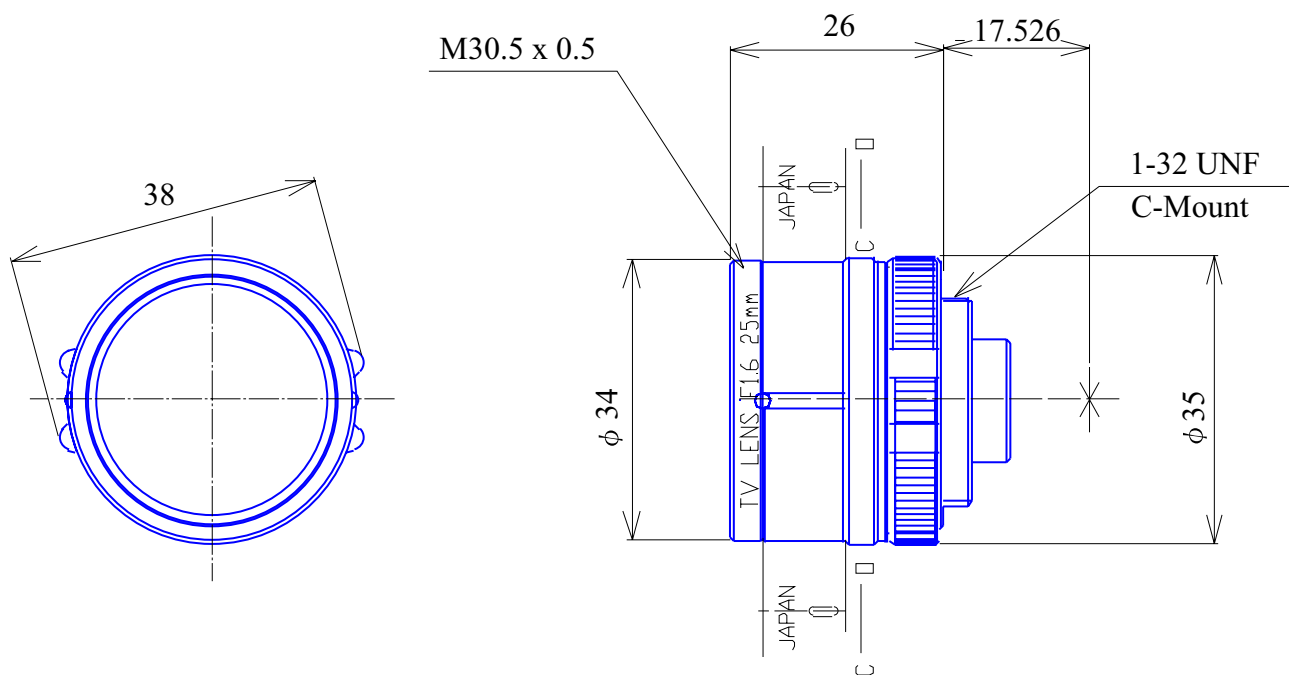

### 2/3" Format Manual Iris Lenses

## Item GM32516C

ITEM NO.		GM32516C
Focal Length		25 (mm)
Iris Rnage		F1.6 - Close
Angle of View (H x V)	2/3"	21.0° x 15.7°
MOD		1.0 (m)
Dimention		35 x 28 (mm)
Weight		48 (g)
Mount		C
Notes		-