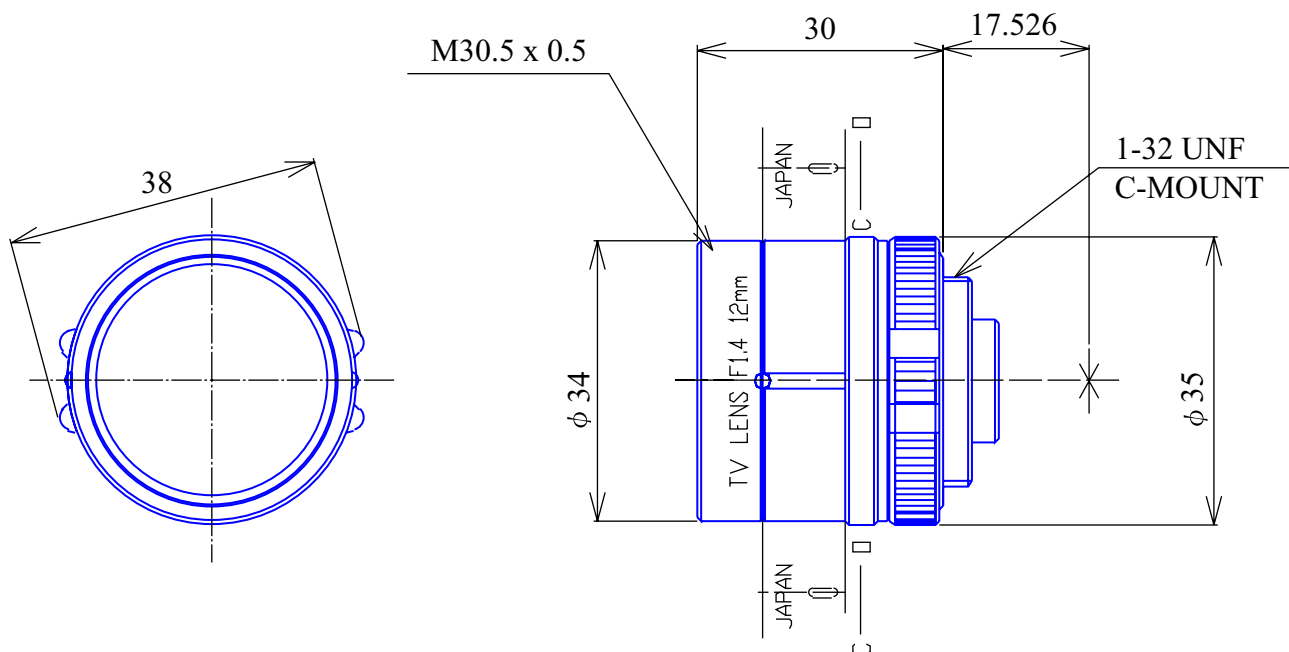

**2/3" Format Manual Iris Lenses**

**Item GM31214C**

ITEM NO.		GM31214C
Focal Length		12 (mm)
Iris Rnage		F1.4 - Close
Angle of View (H x V)	2/3"	42.5° x 31.7°
MOD		0.3 (m)
Dimention		35 x 30 (mm)
Weight		60 (g)
Mount		C
Notes		-