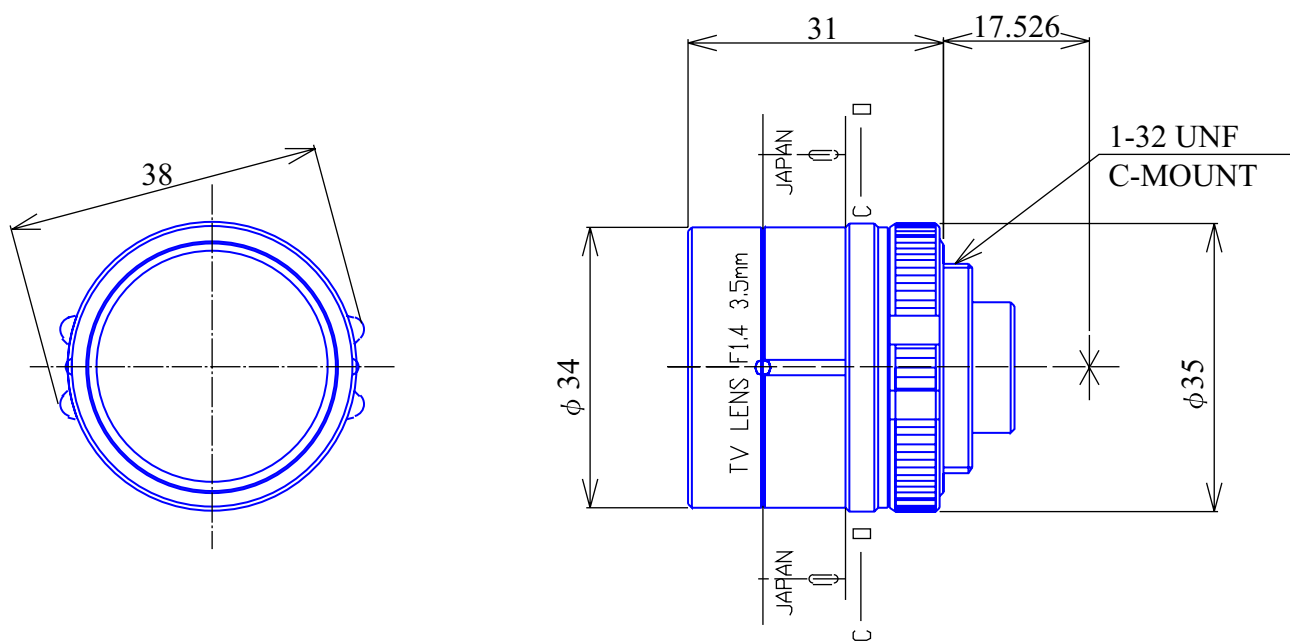

1/2" Format Manual Iris Lenses

Item GM23514C

ITEM NO.		GM23514C	
Focal Length		3.5 (mm)	
Iris Rnage		F1.4 - Close	
Angle of View (H x V)	1/2"	103.6° x 76.5°	
MOD		0.2 (m)	
Dimention		35 x 31 (mm)	
Weight		68 (g)	
Mount		C	
Notes		-	