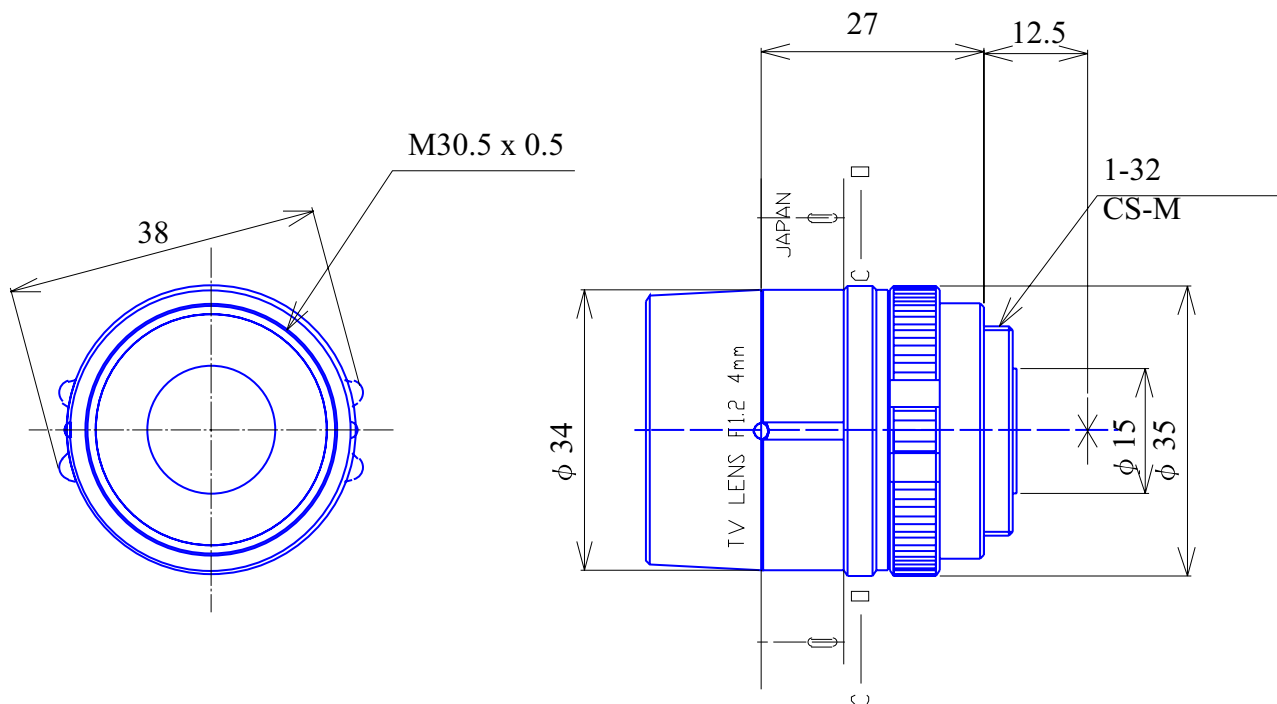

1/3" Format Manual Iris Lenses

Item GM14012S

ITEM NO.		GM14012S
Focal Length		4 (mm)
Iris Rnage		F1.2 - Close
Angle of View (H x V)	1/3"	71.2° x 52.5°
MOD		0.2 (m)
Dimention		35 x 27 (mm)
Weight		45 (g)
Mount		CS
Notes		-