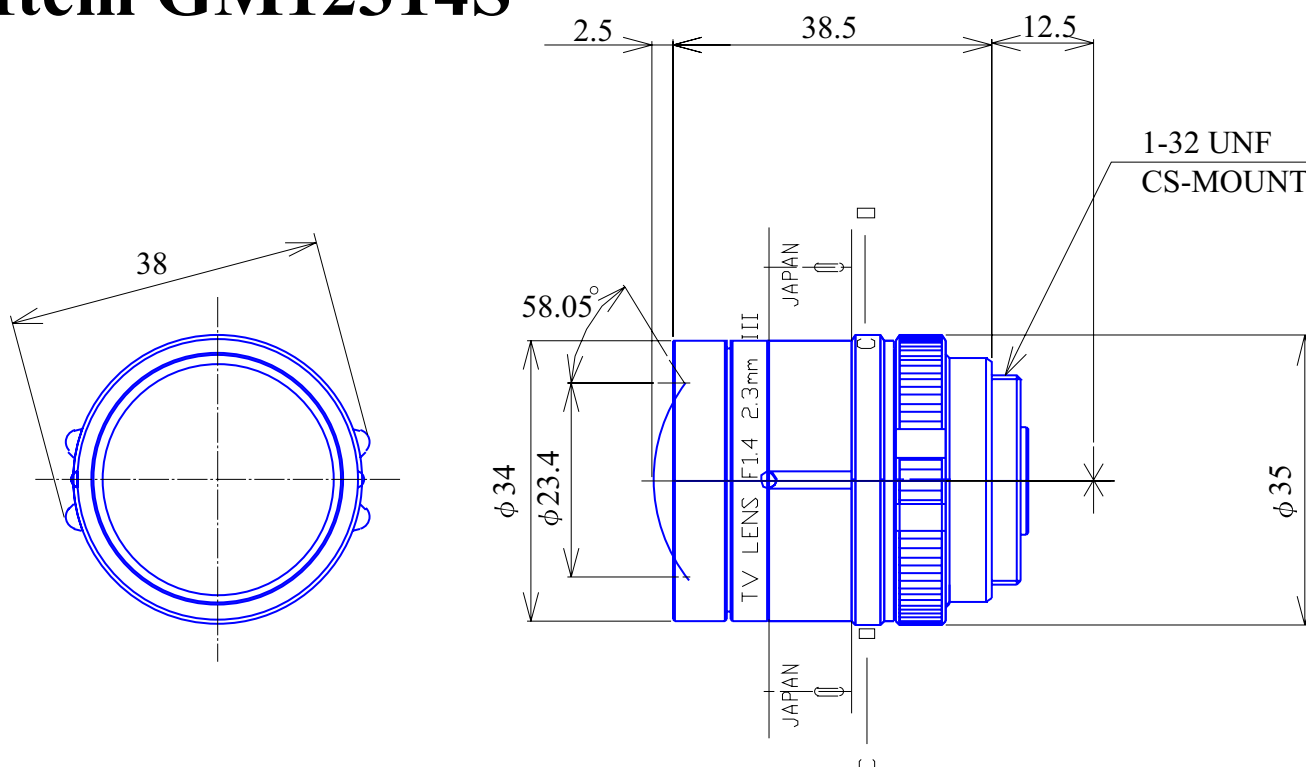

1/3" Format Manual Iris Lenses

Item GM12314S

ITEM NO.		GM12314S	
Focal Length		2.3	(mm)
Iris Rnage		F1.4 - Close	
Angle of View (H x V)	1/3"	116.1° x 87.4°	
MOD		0.2	(m)
Dimention		35 x 41	(mm)
Weight		67	(g)
Mount		CS	
Notes		-	