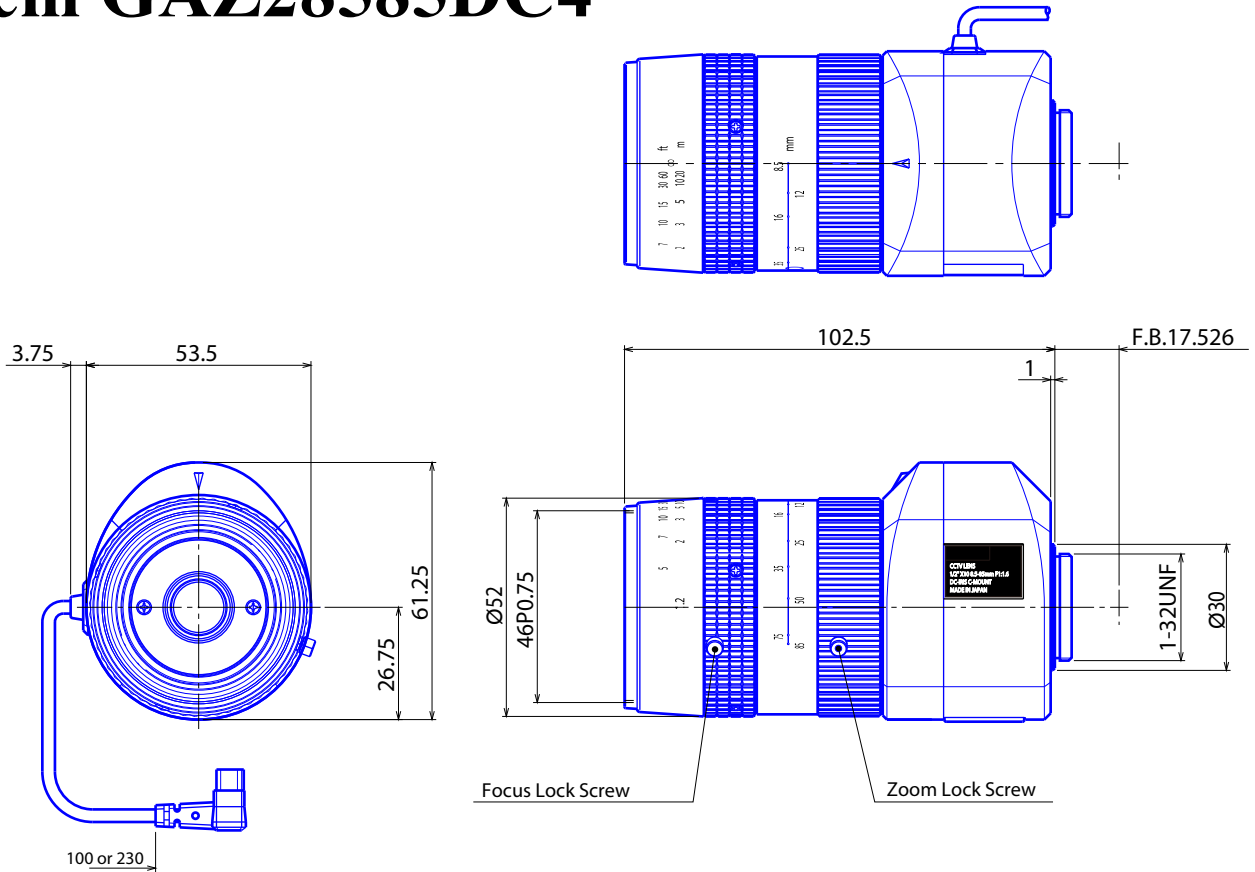

1/2" Format Auto Iris Lenses

Item GAZ28585DC4

ITEM NO.		GAZ28585DC4	
Focal Length		8.5 - 85 (mm)	
Iris Range		F1.6 - 360	
Angle of View (H x V)	1/2"	41.3° x 31.5° - 4.3° x 3.2°	
MOD		1.2 (m)	
Dimension		62 x 103 (mm)	
Weight		210 (g)	
Mount		C	
Notes		DC-Drive	