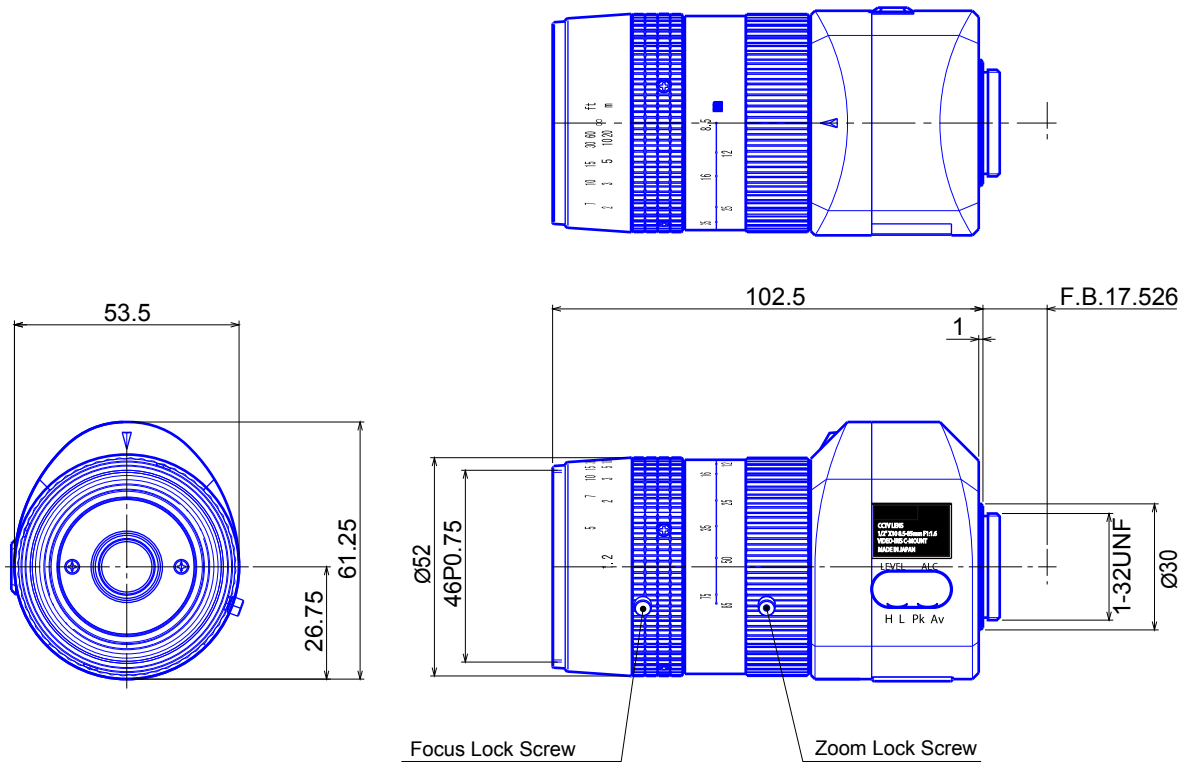

1/2" Format Auto Iris Lenses

Item GAZ28585AC

ITEM NO.		GAZ28585AC	
Focal Length		8.5 - 85	(mm)
Iris Range		F1.6 - 360	
Angle of View (H x V)	1/2"	41.3° x 31.5° - 4.3° x 3.2°	
MOD		1.2	(m)
Dimension		62 x 103	(mm)
Weight		210	(g)
Mount		C	
Notes		Video-Drive	