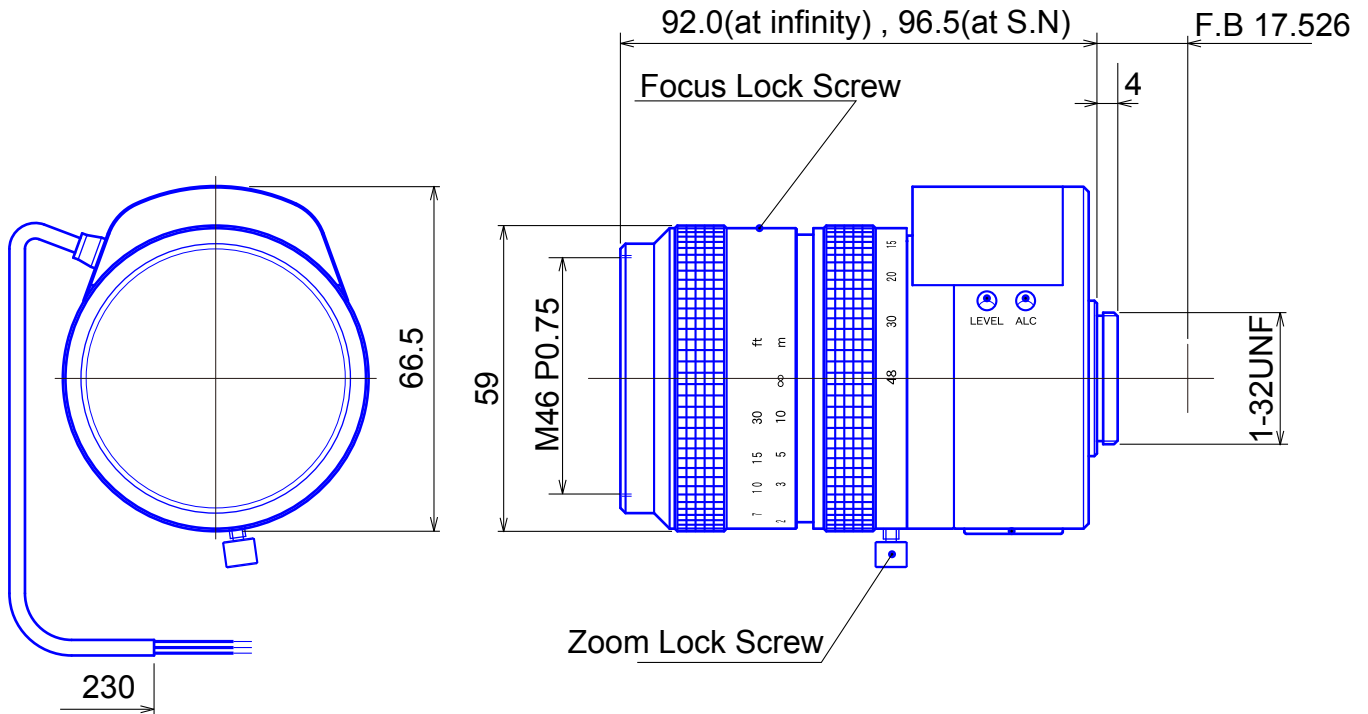

1/2" Format Auto Iris Lenses

**Item GAZ28048010AC**

ITEM NO.	GAZ28048010AC	
Focal Length	8 - 48	(mm)
Iris Range	F1.0 - 360	
Angle of View (H x V)	43.6° x 33.4° - 7.7° x 5.7°	
MOD	1.0	(m)
Dimension	66.5 x 96.5	(mm)
Weight	420	(g)
Mount	C	
Notes	Video-Drive	