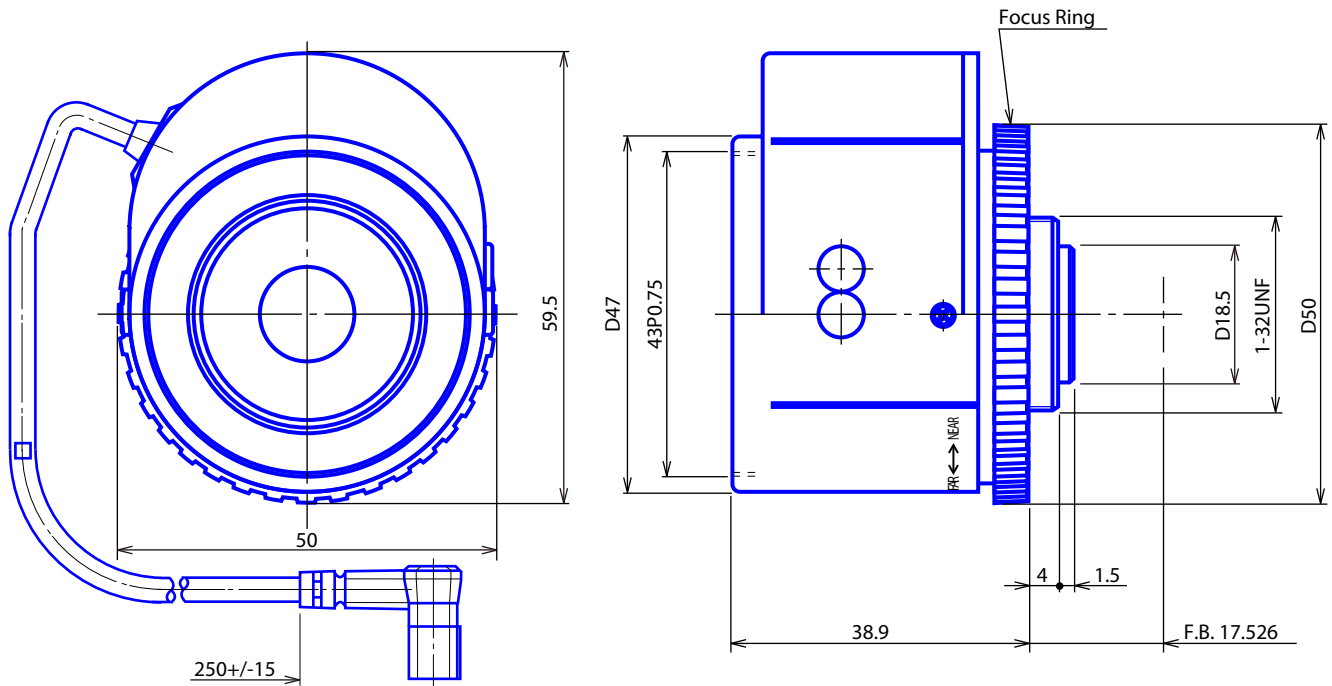

2/3" Format Auto Iris Lenses

**Item GAT31614BC4**

ITEM NO.	GAT31614BC4
Focal Length	16 (mm)
Iris Range	F1.4 - 360
Angle of View (H x V)	30.7° x 23.3°
MOD	0.4 (m)
Dimension (W x H x L)	Ø50 x 60 x 39 (mm)
Weight	65 (g)
Mount	C
Notes	DC-Drive