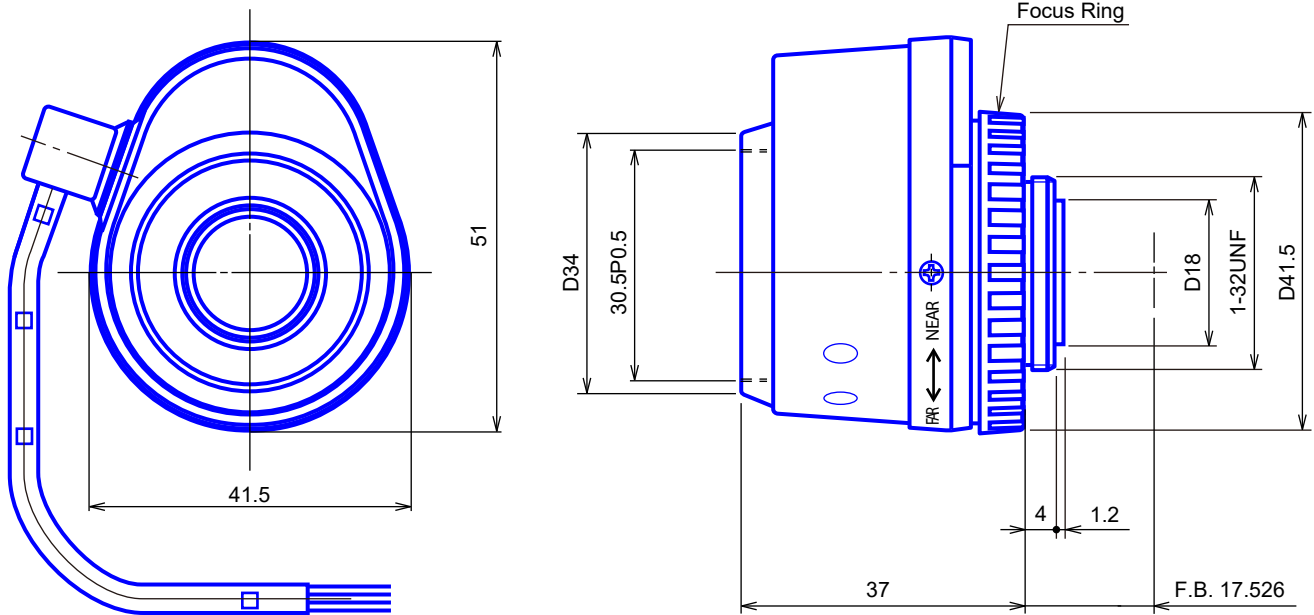

1/2" Format Auto Iris Lenses

Item GAT26014BC4

ITEM NO.	GAT26014BC4
Focal Length	6 (mm)
Iris Range	F1.4 - 360
Angle of View (H x V)	56.1° x 43.6°
MOD	0.2 (m)
Dimension (W x H x L)	Ø42 x 51 x 37 (mm)
Weight	55 (g)
Mount	C
Notes	DC-Drive