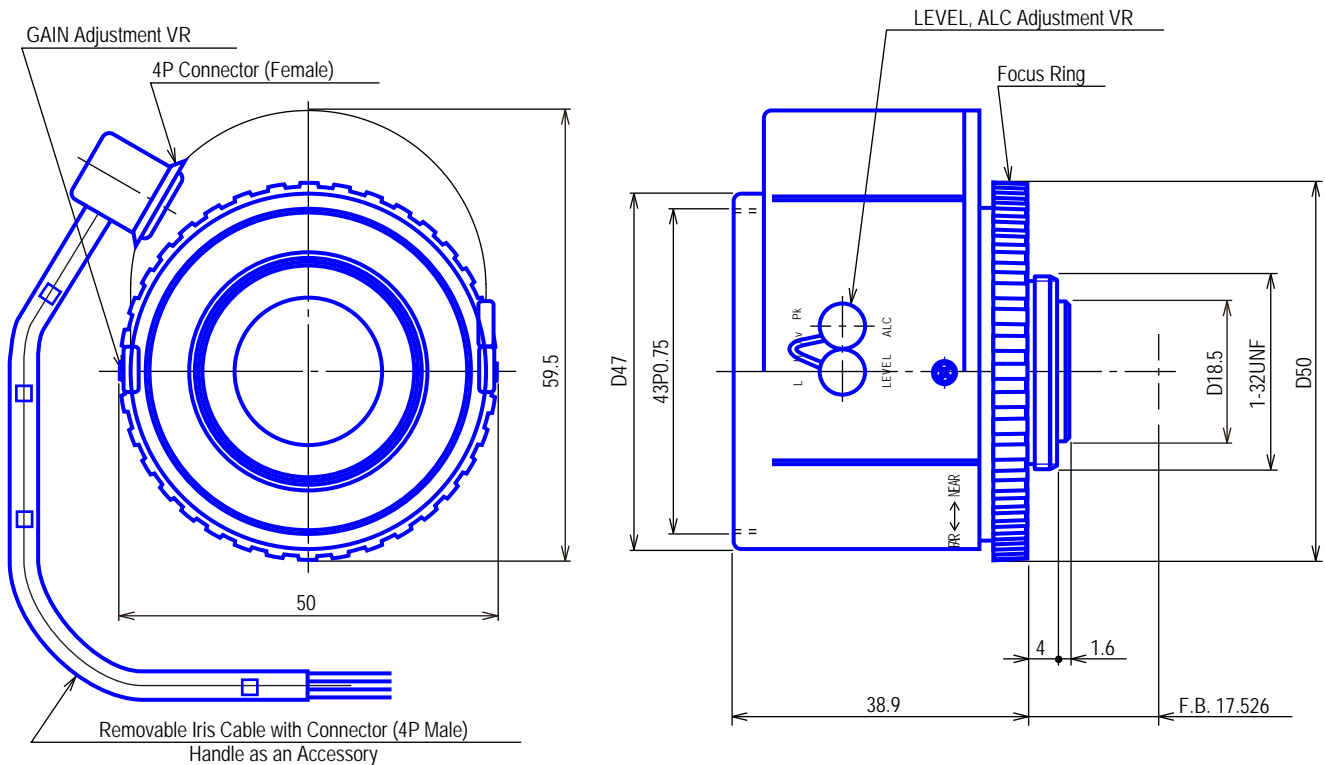

1/2" Format Auto Iris Lenses

Item GAT26012AC

ITEM NO.	GAT26012AC	
Focal Length	6	(mm)
Iris Range	F1.2 - 360	
Angle of View (H x V)	56.1° x 43.6°	
MOD	0.2	(m)
Dimension	Ø60 x 50 x 39 (mm)	
Weight (W x H x L)	85	(g)
Mount	C	
Notes	Video-Drive	