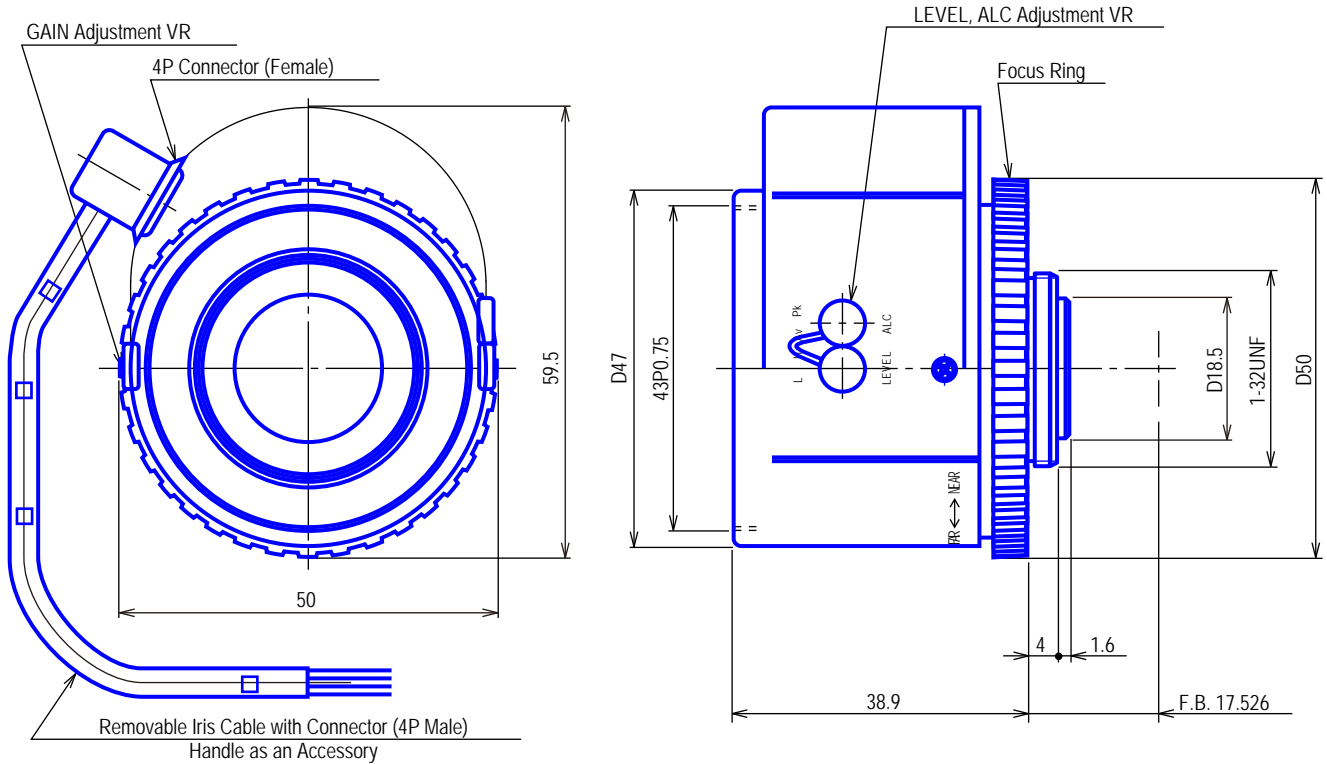

1/2" Format Auto Iris Lenses

Item GAT26012AC

ITEM NO.	GAT26012AC	
Focal Length	6	(mm)
Iris Range	F1.2 - 360	
Angle of View (H x V)	56.1° x 43.6°	
MOD	0.2	(m)
Dimension	Ø60 x 50 x 39 (mm)	
Weight (W x H x L)	85	(g)
Mount	C	
Notes	Video-Drive	