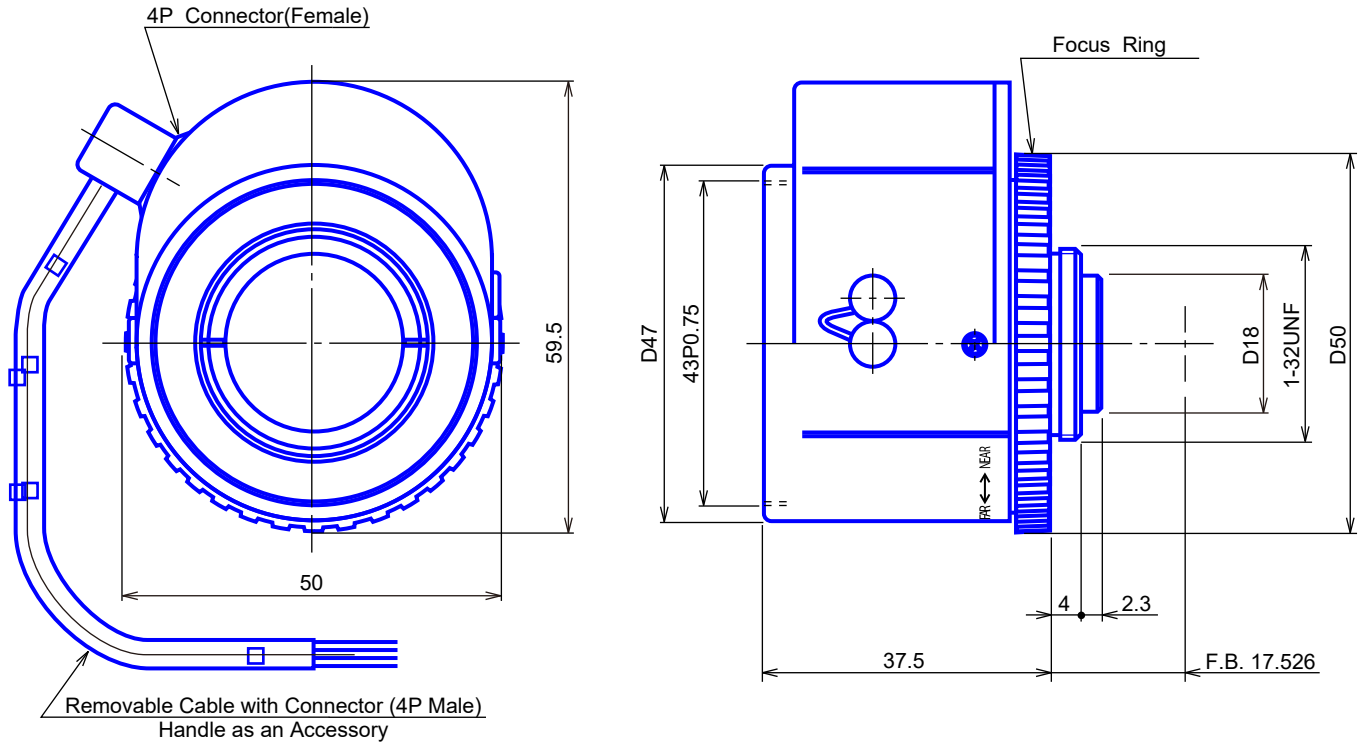

1/2" Format Auto Iris Lenses

Item GAT23516BC4

ITEM NO.	GAT23516BC4
Focal Length	3.5 (mm)
Iris Range	F1.6 - 360
Angle of View (H x V)	84.9° x 68.9°
MOD	0.1 (m)
Dimension (W x H x L)	Ø50 x 60 x 37.5 (mm)
Weight	85 (g)
Mount	C
Notes	DC-Drive