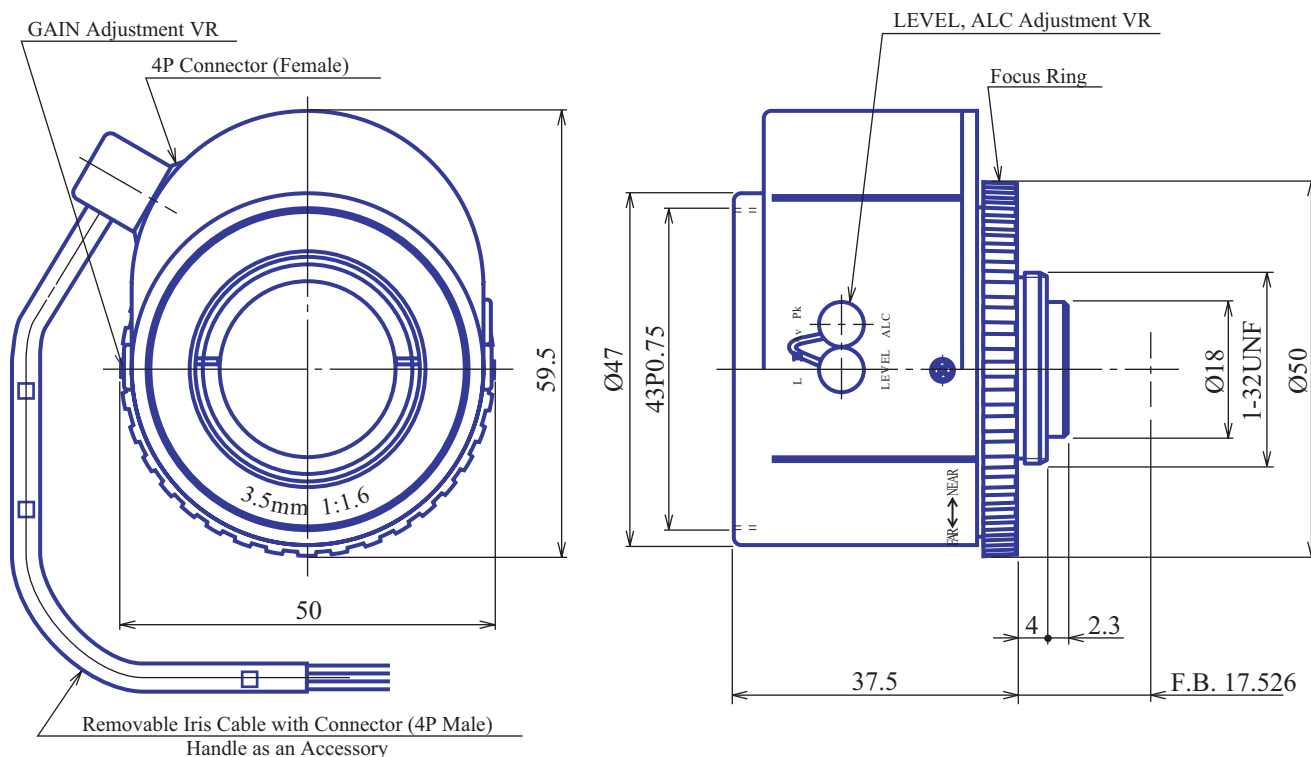

**1/2" Format Auto Iris Lenses**

**Item GAT23516AC**

ITEM NO.	GAT23516AC
Focal Length	3.5 (mm)
Iris Range	F1.6 - 360
Angle of View (H x V)	84.9° x 68.9°
MOD	0.1 (m)
Dimension	Ø50 x 60 x 37.5 (mm)
Weight (W x H x L)	90 (g)
Mount	C
Notes	Video-Drive