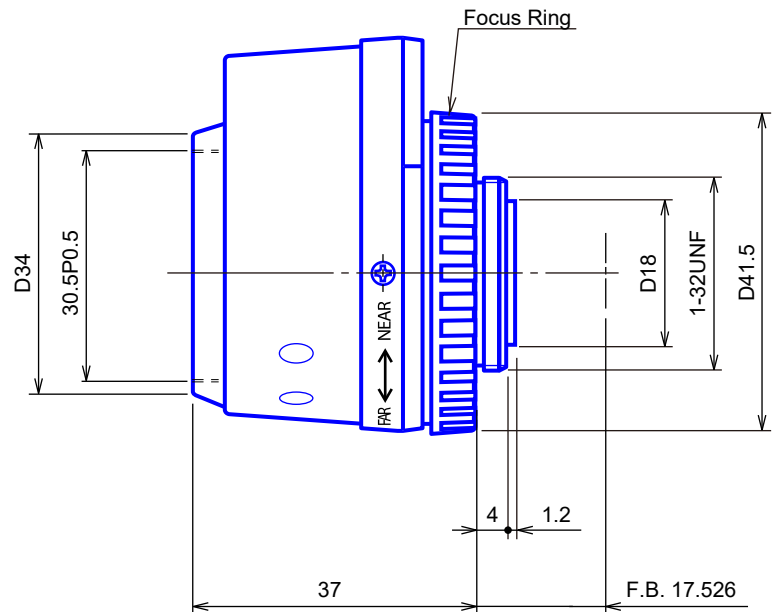

1/2" Format Auto Iris Lenses

Item GAT21214BC4

ITEM NO.	GAT21214BC4
Focal Length	12 (mm)
Iris Range	F1.4 - 360
Angle of View (H x V)	29.9° x 22.6°
MOD	0.3 (m)
Dimension (W x H x L)	Ø42 x 51 x 37 (mm)
Weight	55 (g)
Mount	C
Notes	DC-Drive