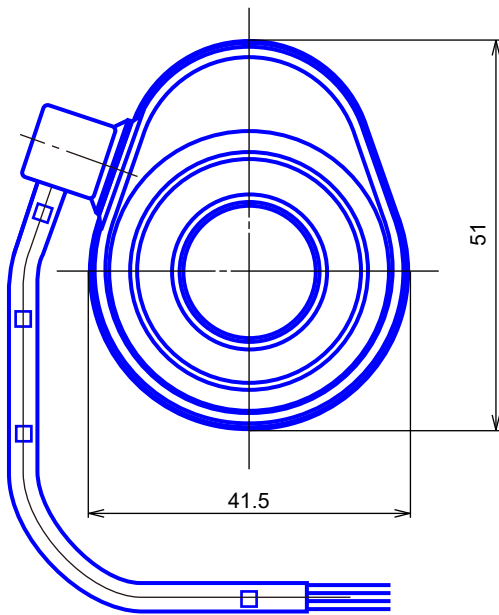

1/2" Format Auto Iris Lenses

Item GAT21214BC4

ITEM NO.	GAT21214BC4
Focal Length	12 (mm)
Iris Range	F1.4 - 360
Angle of View (H x V)	29.9° x 22.6°
MOD	0.3 (m)
Dimension (W x H x L)	Ø42 x 51 x 37 (mm)
Weight	55 (g)
Mount	C
Notes	DC-Drive