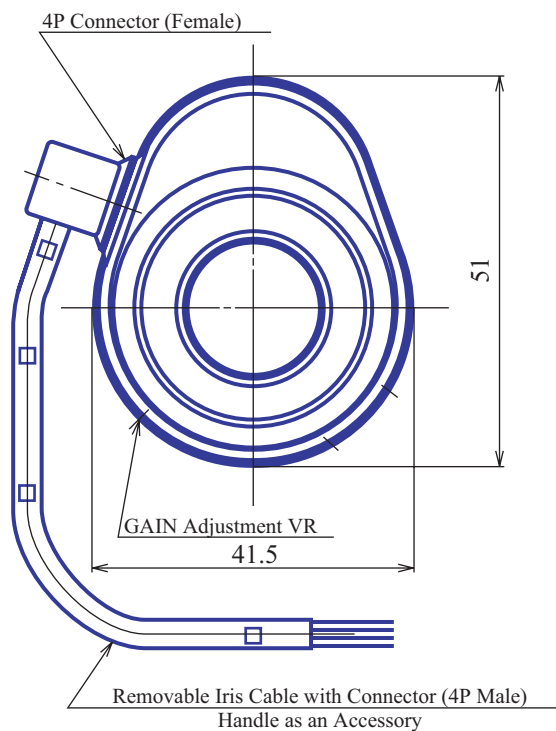

**1/2" Format Auto Iris Lenses**

**Item GAT21214AC**

ITEM NO.	GAT21214AC
Focal Length	12.0 (mm)
Iris Rnage	F1.4 - 360
Angle of View (H x V)	29.9° x 22.6°
MOD	0.3 (m)
Dimention	Ø42 x 51 x 37 (mm)
Weight ( W x H x L )	60 (g)
Mount	C
Notes	Video-Drive