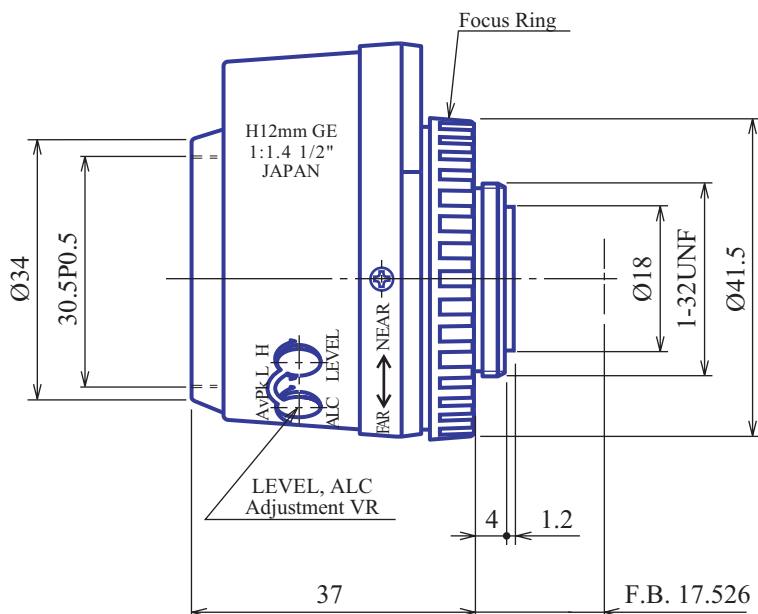

**1/2" Format Auto Iris Lenses**

**Item GAT21214AC**

ITEM NO.	GAT21214AC
Focal Length	12.0 (mm)
Iris Rnage	F1.4 - 360
Angle of View (H x V)	29.9° x 22.6°
MOD	0.3 (m)
Dimention	Ø42 x 51 x 37 (mm)
Weight ( W x H x L )	60 (g)
Mount	C
Notes	Video-Drive