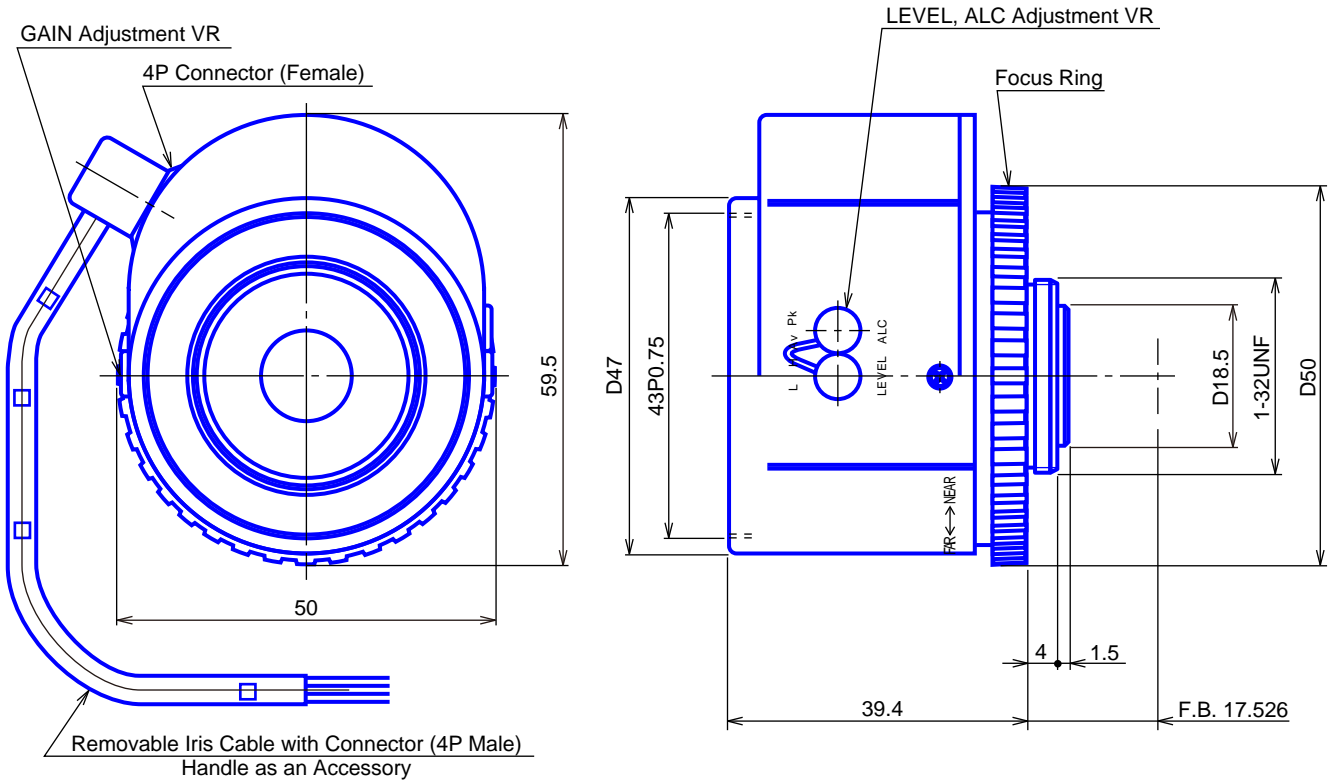

1/2" Format Auto Iris Lenses

Item GAT21212AC

ITEM NO.	GAT21212AC	
Focal Length	12.0	(mm)
Iris Range	F1.2 - 360	
Angle of View (H x V)	29.9° x 22.6°	
MOD	0.3	(m)
Dimension	Ø60 x 50 x 40 (mm)	
Weight (W x H x L)	85	(g)
Mount	C	
Notes	Video-Drive	