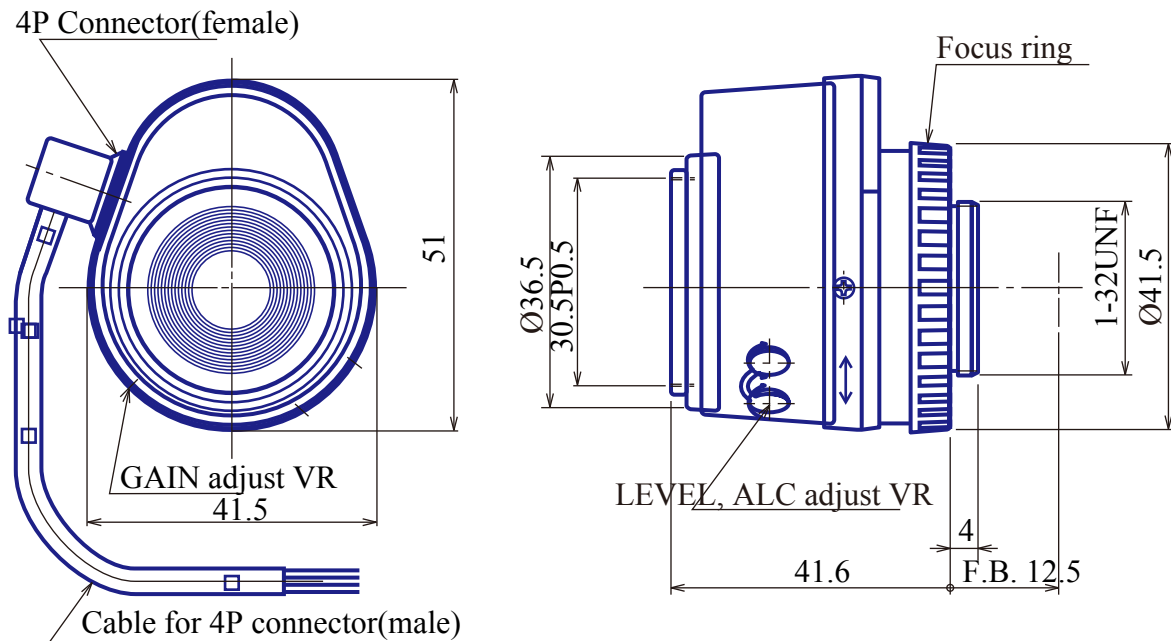

1/3" Format Auto Iris Lenses

Item GAT18012AS

ITEM NO.	GAT18012AS	
Focal Length	8	(mm)
Iris Range	F1.2 - 360	
Angle of View (H x V)	37.5° x 27.7°	
MOD	0.2	(m)
Dimension	Ø51 x 42 x 42 (mm)	
Weight	50	(g)
Mount	CS	
Notes	Video-Drive	