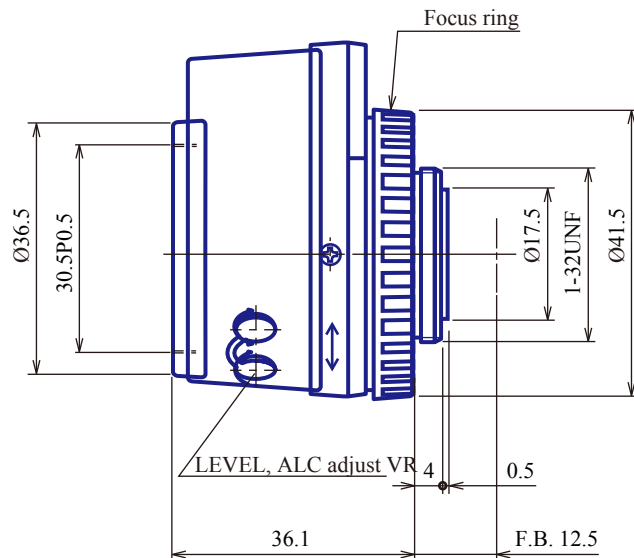

**1/3" Format Auto Iris Lenses**

**Item GAT14012AS**

ITEM NO.	GAT14012AS	
Focal Length	4	(mm)
Iris Range	F1.2 - 360	
Angle of View (H x V)	70.7° x 53.4°	
MOD	0.2	(m)
Dimension	Ø51 x 42 x 37 (mm)	
Weight	50	(g)
Mount	CS	
Notes	Video-Drive	