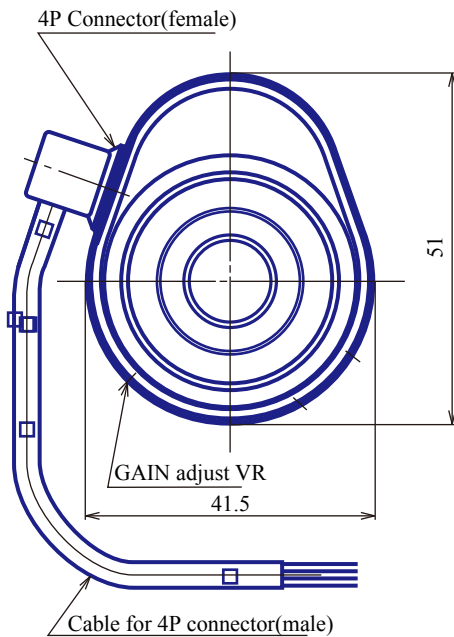

**1/3" Format Auto Iris Lenses**

**Item GAT14012AS**

ITEM NO.	GAT14012AS	
Focal Length	4	(mm)
Iris Range	F1.2 - 360	
Angle of View (H x V)	70.7° x 53.4°	
MOD	0.2	(m)
Dimension	Ø51 x 42 x 37 (mm)	
Weight	50	(g)
Mount	CS	
Notes	Video-Drive	