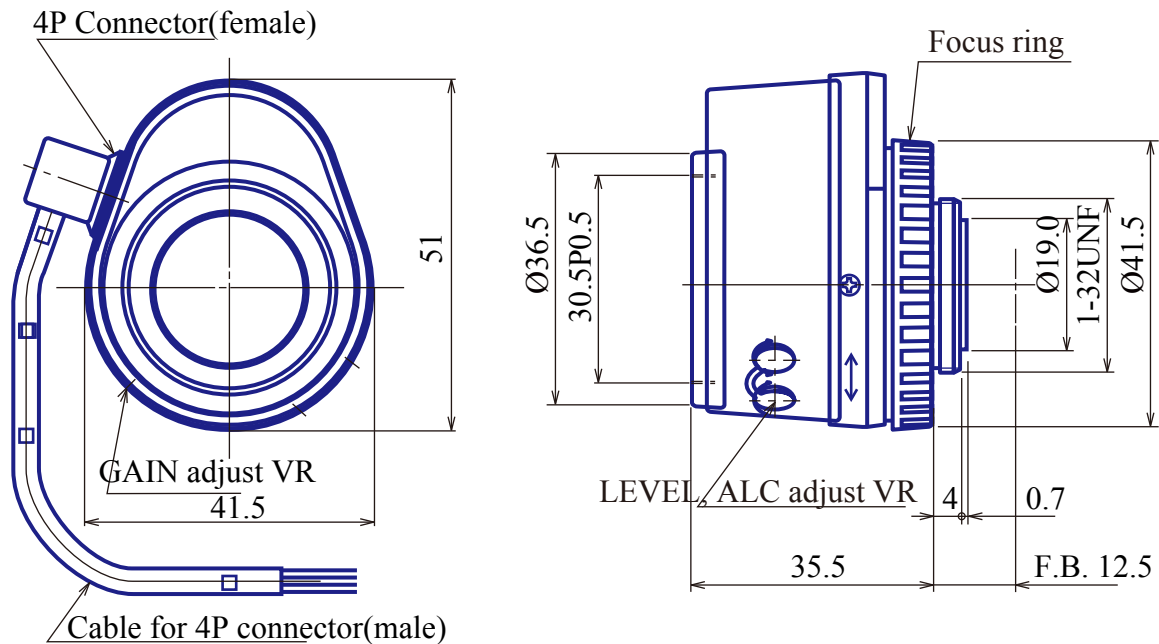

**1/3" Format Auto Iris Lenses**

**Item GAT12813AS**

ITEM NO.	GAT12813AS	
Focal Length	2.8	(mm)
Iris Range	F1.3 - 360	
Angle of View (H x V)	92° x 71.7°	
MOD	0.2	(m)
Dimension	Ø51 x 42 x 36 (mm)	
Weight	50	(g)
Mount	CS	
Notes	Video-Drive	