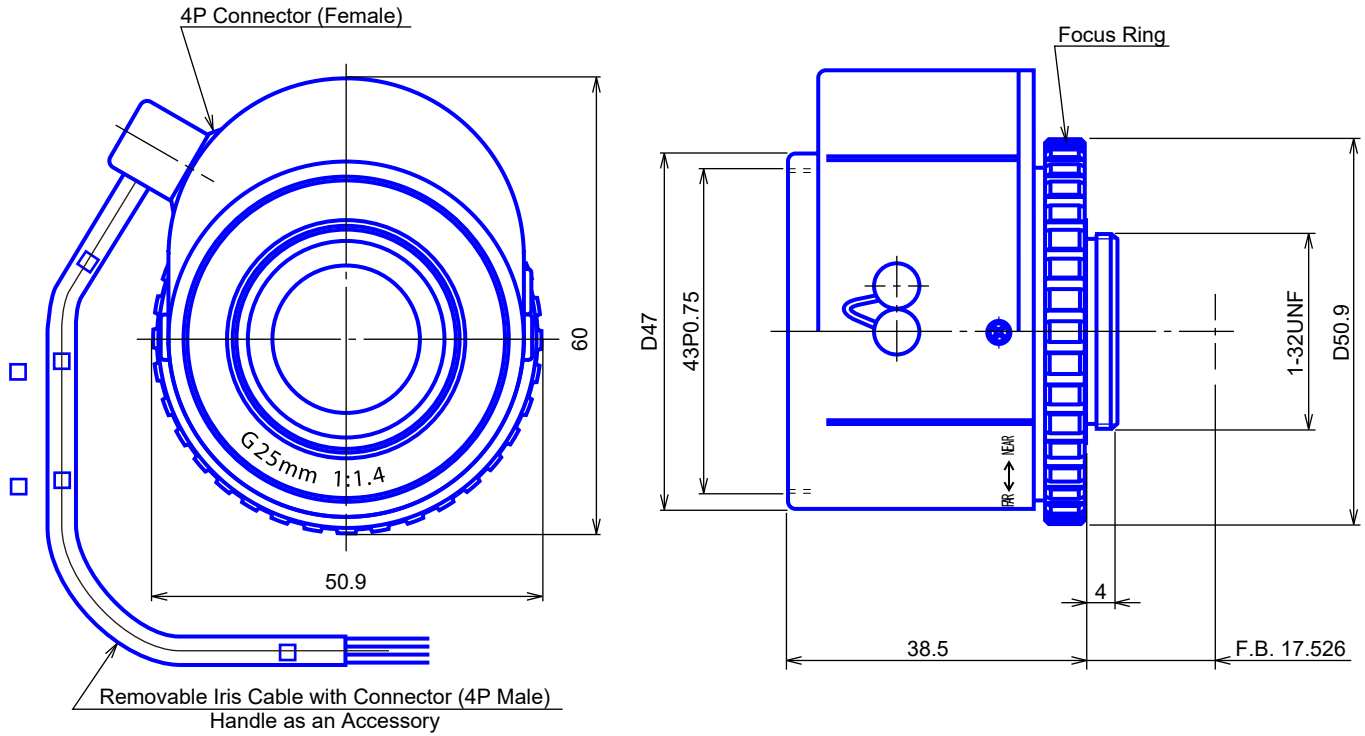

1" Format Auto Iris Lenses

Item GA42514BC4

ITEM NO.	GA42514BC4	
Focal Length	25.0	(mm)
Iris Range	F1.4 - 360	
Angle of View (H x V)	28.7° x 21.7°	
MOD	0.5	(m)
Dimension (W x H x L)	Ø51 x 60 x 39 (mm)	
Weight	100	(g)
Mount	C	
Notes	DC-Drive	