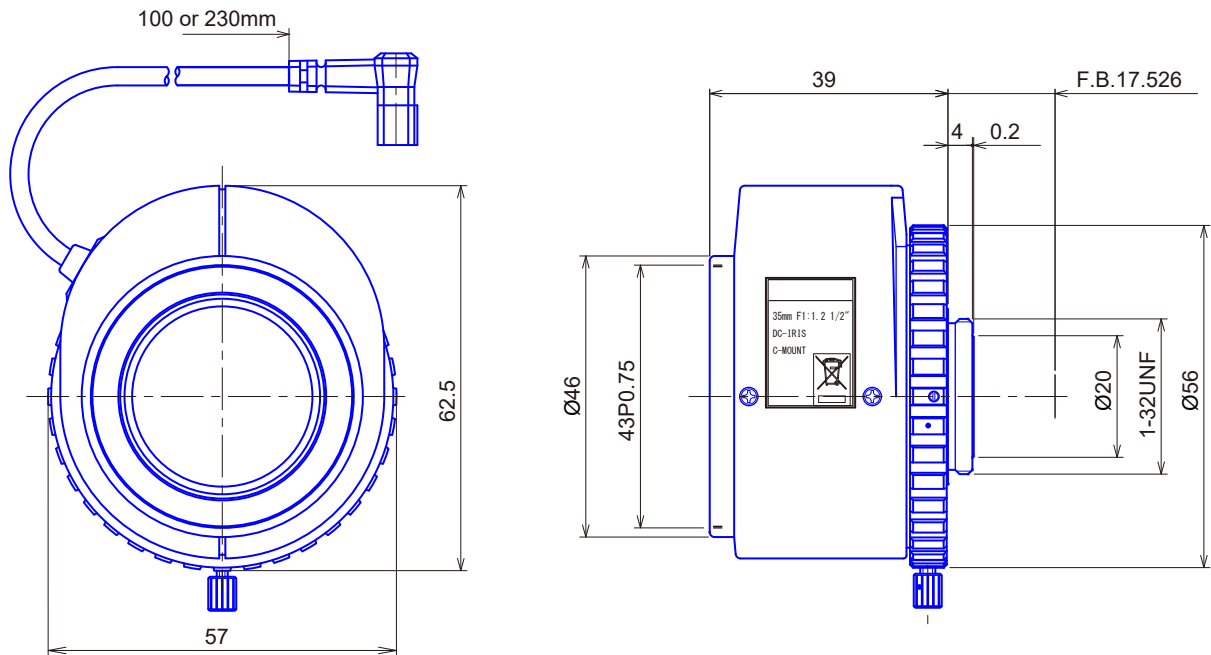

1/2" Format Auto Iris Lenses

**Item GA23512BC4**

ITEM NO.	GA23512BC4	
Focal Length	35	(mm)
Iris Range	F1.2 - 360	
Angle of View (H x V)	10.4° x 7.8°	
MOD	1.0	(m)
Dimension (W x H x L)	Ø62.5 x 57 x 39	
Weight	150	(g)
Mount	C	
Notes	DC-Drive	