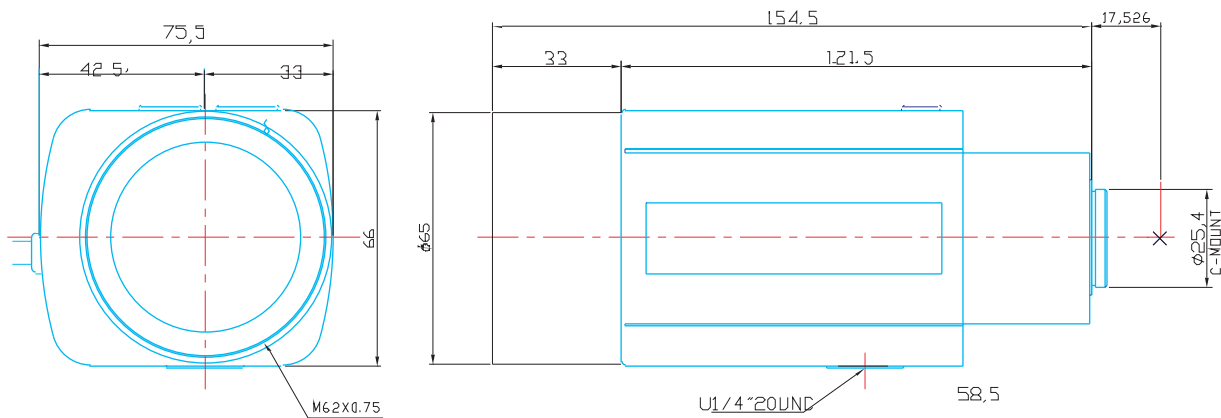

**1/2" Format Motorized Zoom Lenses
IR (Day & Night) Type
Item GAZDN86154**

ITEM NO.	GAZDN86154
Focal Length	8.6 - 154 (mm)
Iris Range	F2.5 - 360
Angle of View (H x V)	40.7 x 30.9 - 3.4 x 1.8 (mm)
MOD	2.0 (m)
Dimension	76 x 66 x 155 (mm)
Weight	850 (g)
Mount	C
Notes	IR(Day & Night)