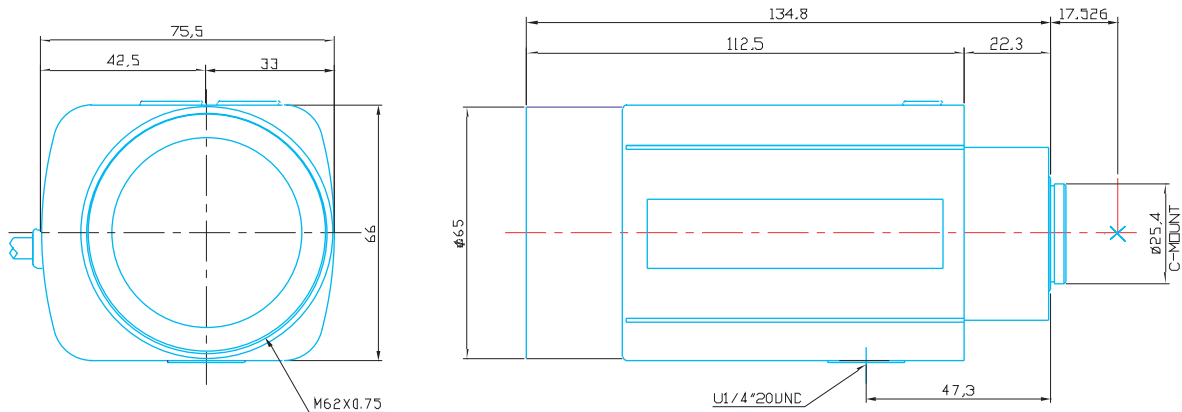

1/2" Format Motorized Zoom Lenses IR (Day & Night) Type Item GAZDN85850

ITEM NO.	GAZDN85850	
Focal Length	8.5 - 85	(mm)
Iris Range	F1.5 - 360	
Angle of View (H x V)	41.5 x 31.3 - 4.3 x 3.2	(mm)
MOD	1.5	(m)
Dimension	76 x 66 x 135	(mm)
Weight	850	(g)
Mount	C	
Notes	IR(Day & Night)	