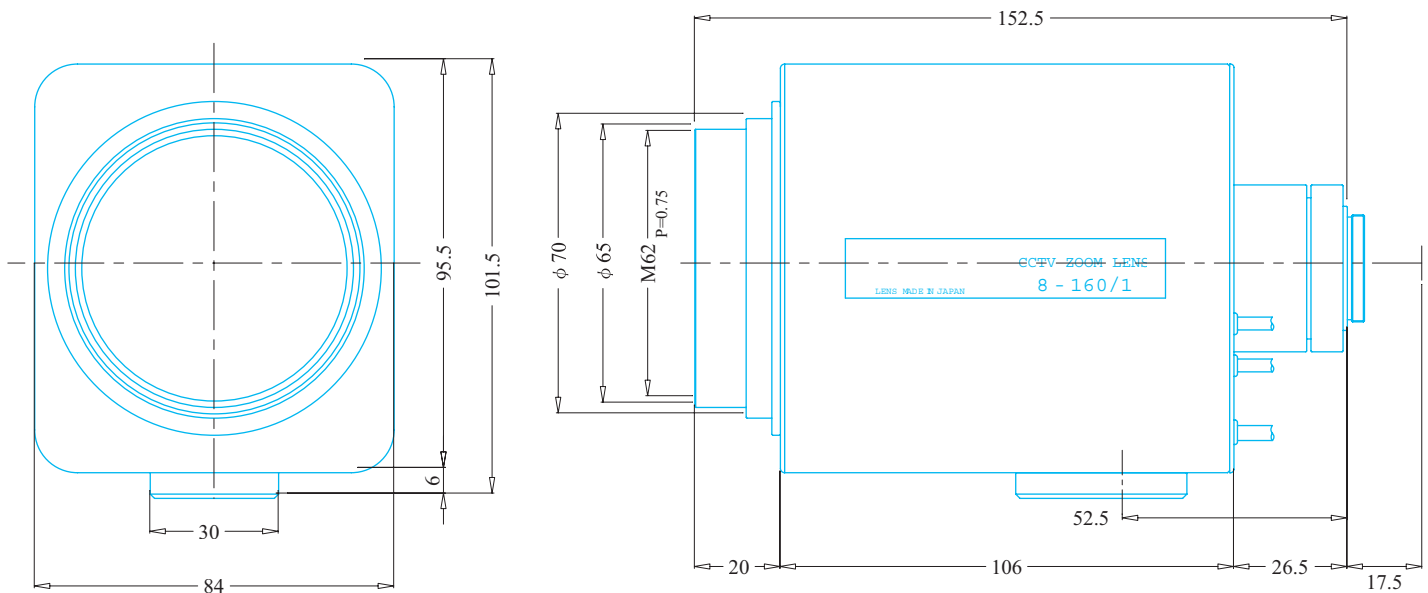

1/2" Format Motorized Zoom Lenses IR (Day & Night) Type Item GAZDN80160

ITEM NO.	GAZDN80160
Focal Length	8 - 160 (mm)
Iris Range	F1.6 - 1000
Angle of View (H x V)	42.7 x 32.7 - 2.3 x 1.7 (mm)
MOD	1.5 (m)
Dimension	96 x 85 x 155 (mm)
Weight	1400 (g)
Mount	C
Notes	IR(Day & Night)