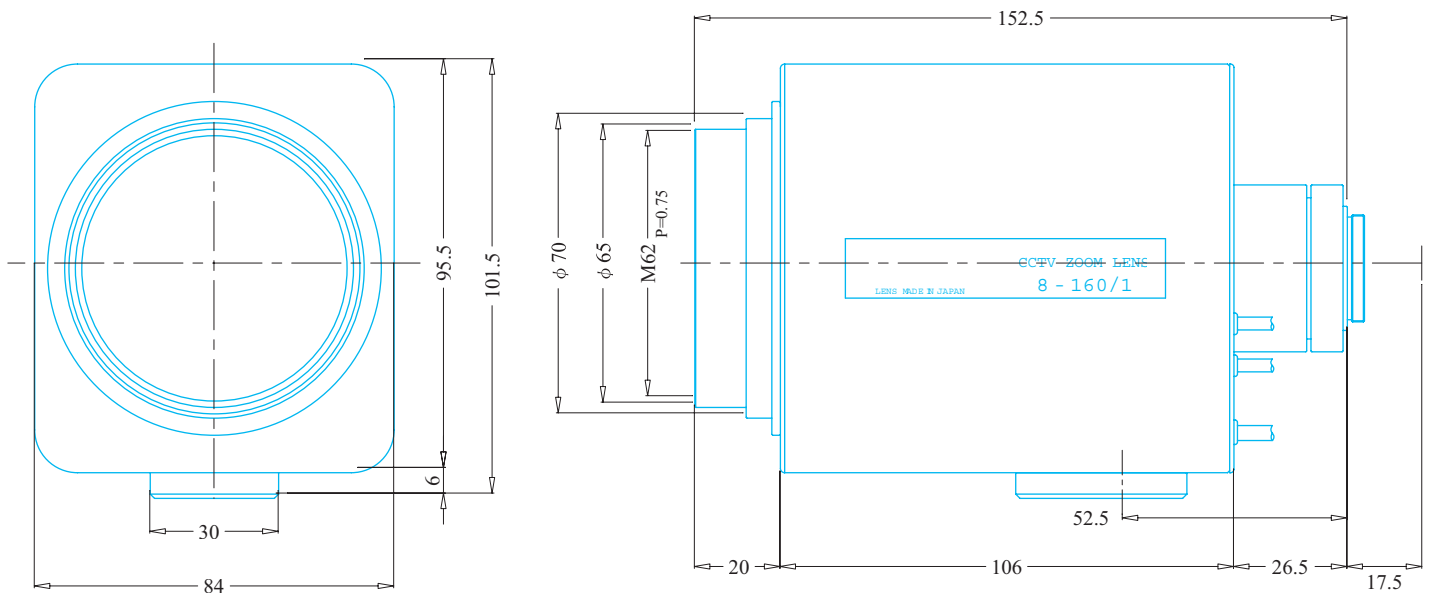

1/2" Format Motorized Zoom Lenses IR (Day & Night) Type Item GAZDN80160

ITEM NO.	GAZDN80160
Focal Length	8 - 160 (mm)
Iris Range	F1.6 - 1000
Angle of View (H x V)	42.7 x 32.7 - 2.3 x 1.7 (mm)
MOD	1.5 (m)
Dimension	96 x 85 x 155 (mm)
Weight	1400 (g)
Mount	C
Notes	IR(Day & Night)