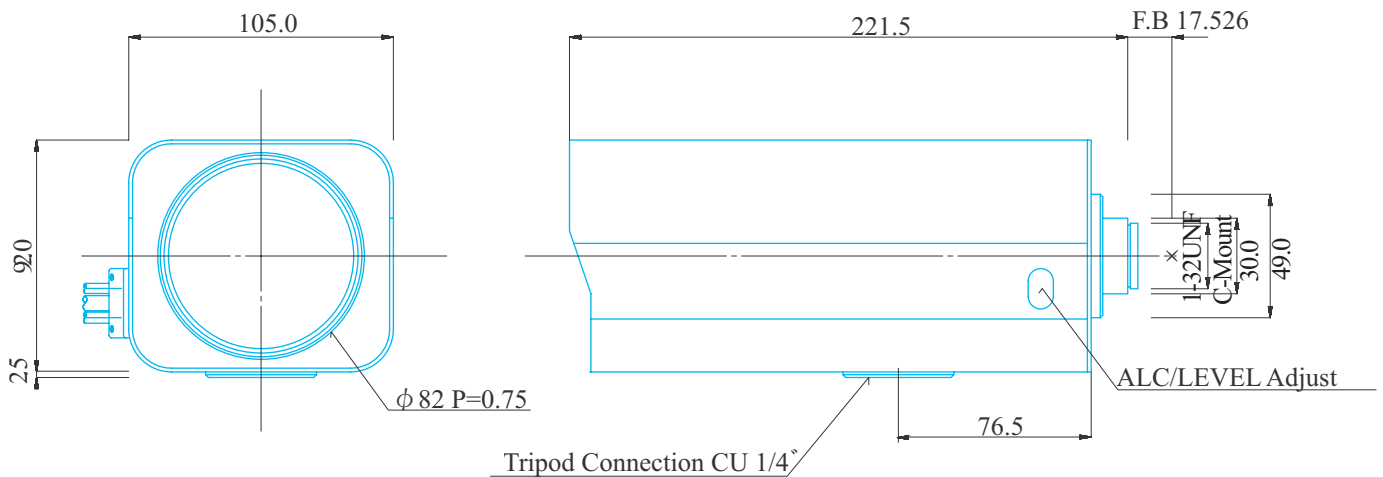

1/2" Format Motorized Zoom Lenses IR (Day & Night) Type Item GAZDN10300

ITEM NO.	GAZDN10300	
Focal Length	10 - 300	(mm)
Iris Range	F2.8 - 360	
Angle of View (H x V)	35.5 x 27.0 - 1.2 x 0.9	(mm)
MOD	3.0	(m)
Dimension	105 x 92 x 225	(mm)
Weight	2000	(g)
Mount	C	
Notes	IR(Day & Night)	