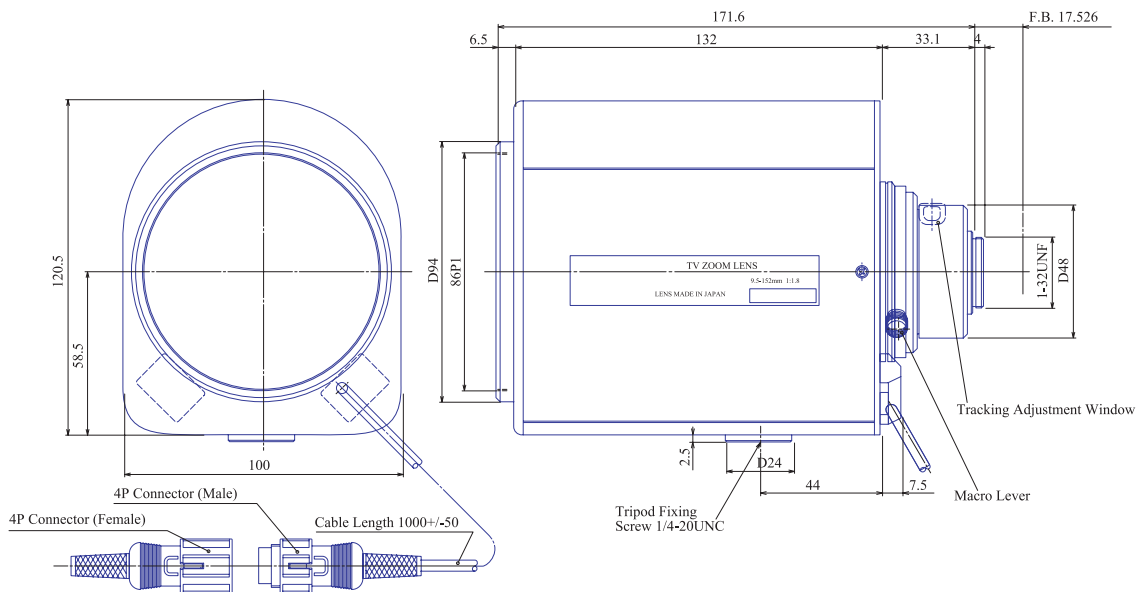

2/3inch Format Motorized Zoom Lenses

Item No. GAZ95152

ITEM NO.		GAZ95152
Focal Length		9.5 - 152 (mm)
Iris Range		F1.8 - 360
Angle of View (H x V x D)	2/3"	49.7° x 33.4° - 3.3° x 2.5°
MOD		1.0 (Macro 22mm) (m)
Dimension (W x H x L)		125 x 100 x 175 (mm)
Weight		1500 (g)
Mount		C