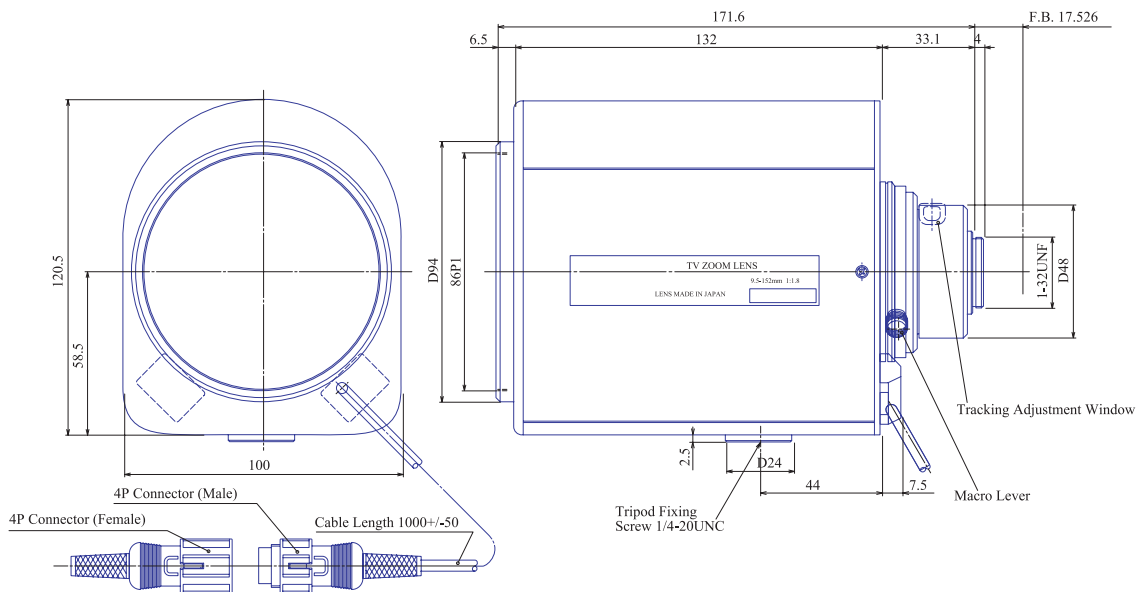

2/3inch Format Motorized Zoom Lenses

Item No. GAZ95152

ITEM NO.		GAZ95152	
Focal Length		9.5 - 152 (mm)	
Iris Range		F1.8 - 360	
Angle of View (H x V x D)	2/3"	49.7° x 33.4° - 3.3° x 2.5°	
MOD		1.0 (Macro 22mm) (m)	
Dimension (W x H x L)		125 x 100 x 175 (mm)	
Weight		1500 (g)	
Mount		C	