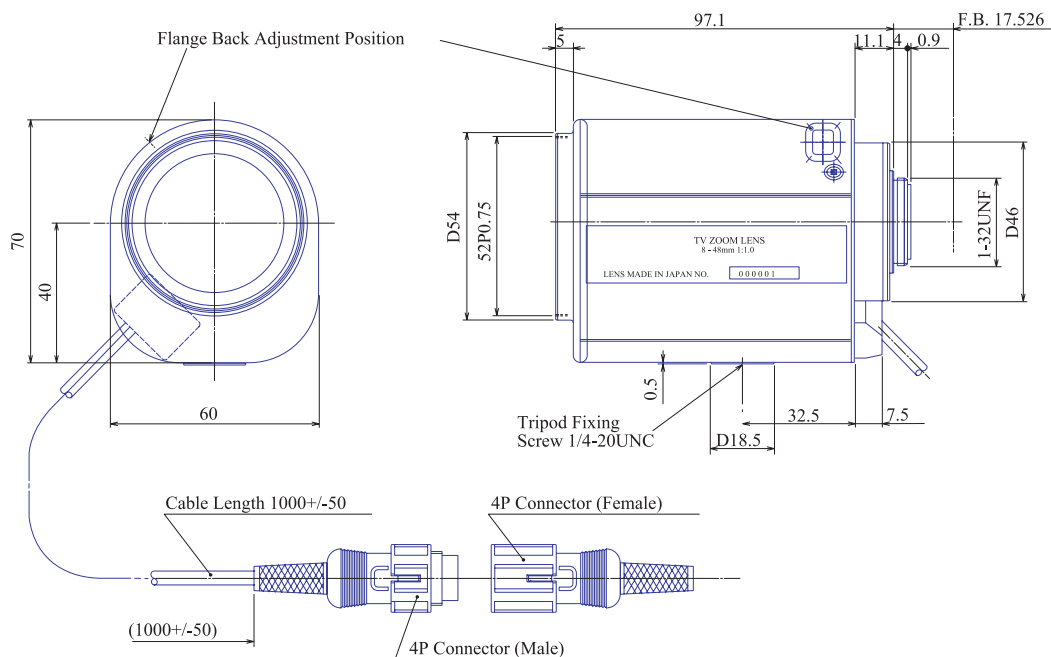

### 1/2inch Format Motorized Zoom Lenses

# Item No. GAZ8048010

ITEM NO.		GAZ8048010
Focal Length		8 - 48 (mm)
Iris Range		F1.0 - 1200
Angle of View (H x V x D)	1/2"	43.6° x 33.4° - 7.7° x 5.7°
MOD		1.0 (m)
Dimention (W x H x L)		70 x 60 x 100 (mm)
Weight		500 (g)
Mount		C