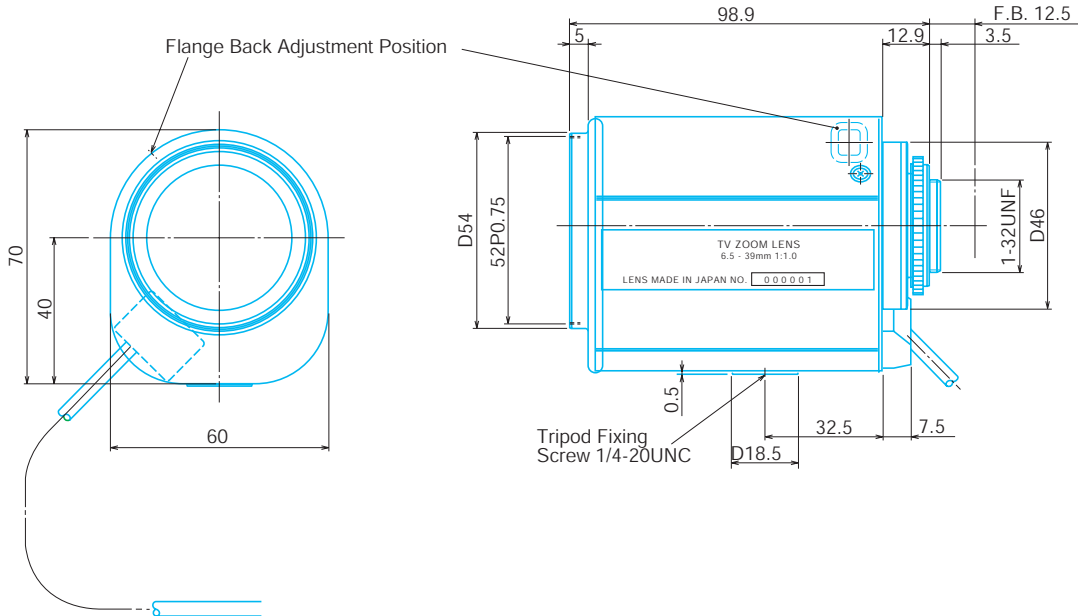

1/3" Format Motorized Zoom Lenses

Item GAZ6539010

ITEM NO.	GAZ6539010	
Focal Length	6.5 - 39.0	(mm)
Iris Range	F1.0 - 1200	
Angle of View (H x V)	40.5 x 31.0 - 7.0 x 5.3	(mm)
MOD	1.0	
Dimension	60 x 70 x 100	(mm)
Weight	500	(g)
Mount	CS	
Notes	High-Speed,	