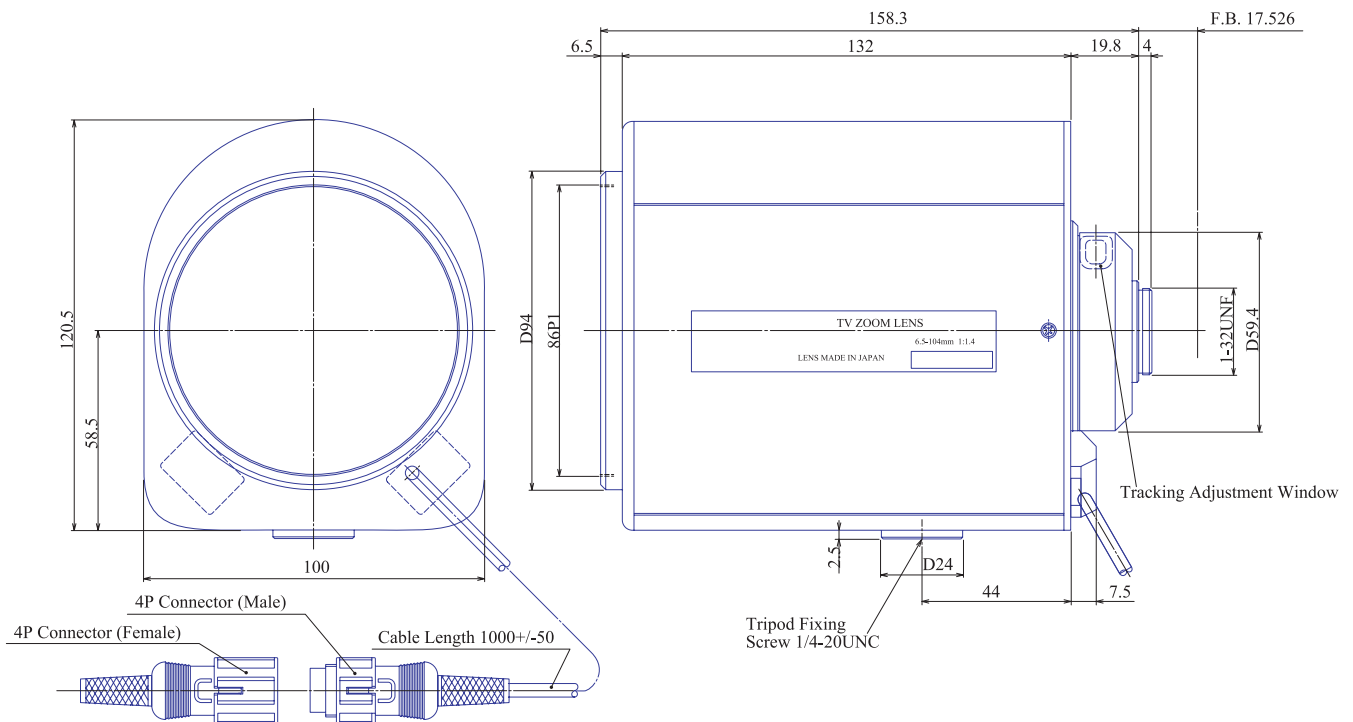

1/2inch Format Motorized Zoom Lenses

Item No.GAZ65104

ITEM NO.		GAZ65104
Focal Length		6.5 - 104 (mm)
Iris Range		F1.4 - 360
Angle of View (H x V x D)	1/2"	52.4° x 40.5° - 3.5° x 2.6°
MOD		1.5 (m)
Dimention (W x H x L)		121 x 100 x 160 (mm)
Weight		1500 (g)
Mount		C