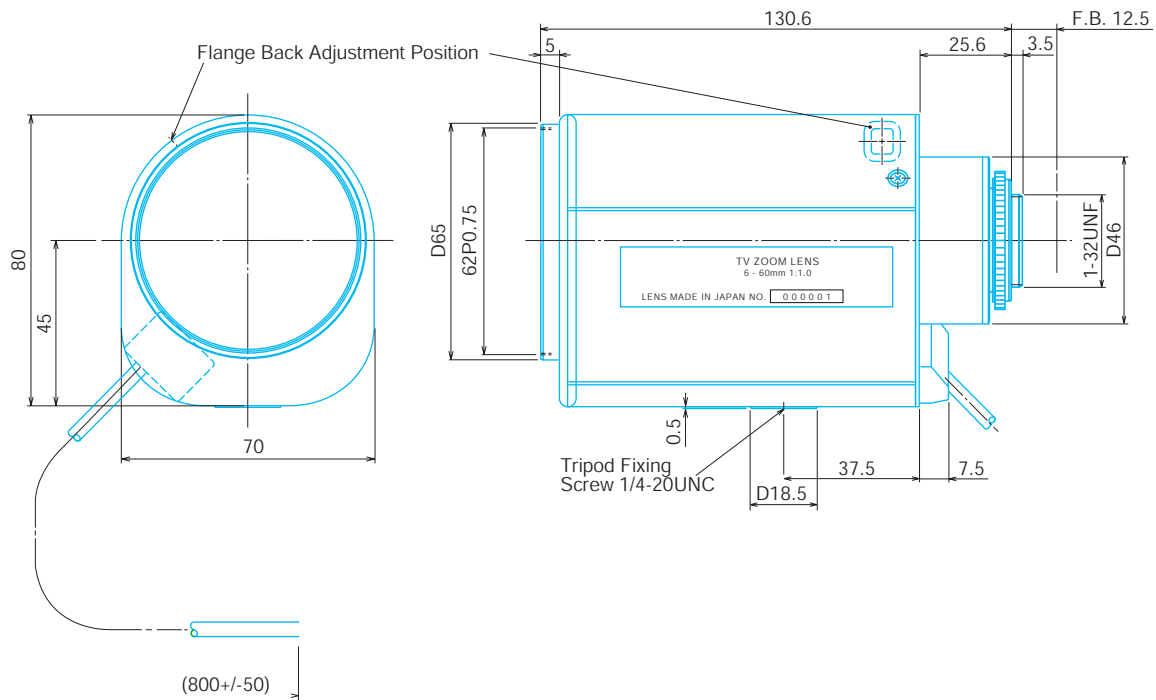

1/3" Format Motorized Zoom Lenses

Item GAZ6060010

ITEM NO.	GAZ6060010	
Focal Length	6.0 - 60.0	(mm)
Iris Range	F1.0 - 1200	
Angle of View (H x V)	43.6 x 33.4 - 4.6 x 3.4	(mm)
MOD	1.2	(m)
Dimension	80 x 70 x 131	(mm)
Weight	700	(g)
Mount	CS	
Notes	High-Speed,	