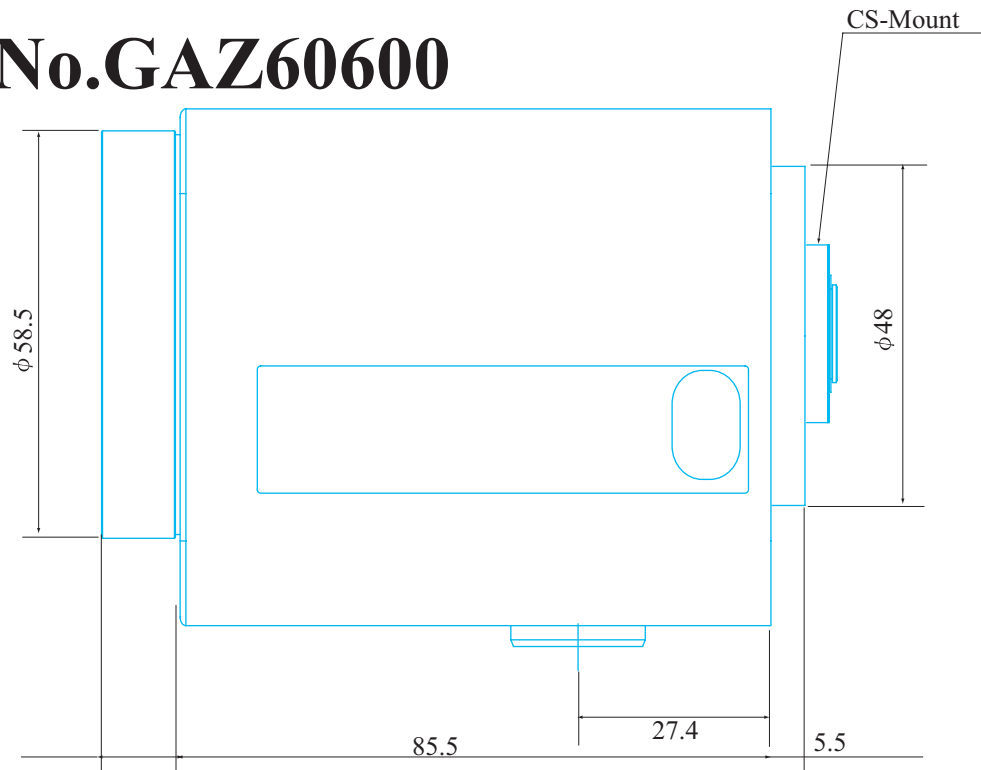

1/3inch Format Motorized Zoom Lenses

Item No. GAZ60600

ITEM NO.		GAZ60600
Focal Length		6 - 60 (mm)
Iris Range		F1.4 - 360
Angle of View (H x V x D)	1/3"	43.6° x 33.8° - 4.6° x 3.5°
MOD		1.5 (m)
Dimention (W x H x L)		65 x 76 x 103 (mm)
Weight		500 (g)
Mount		CS
Note		Ratio10:1