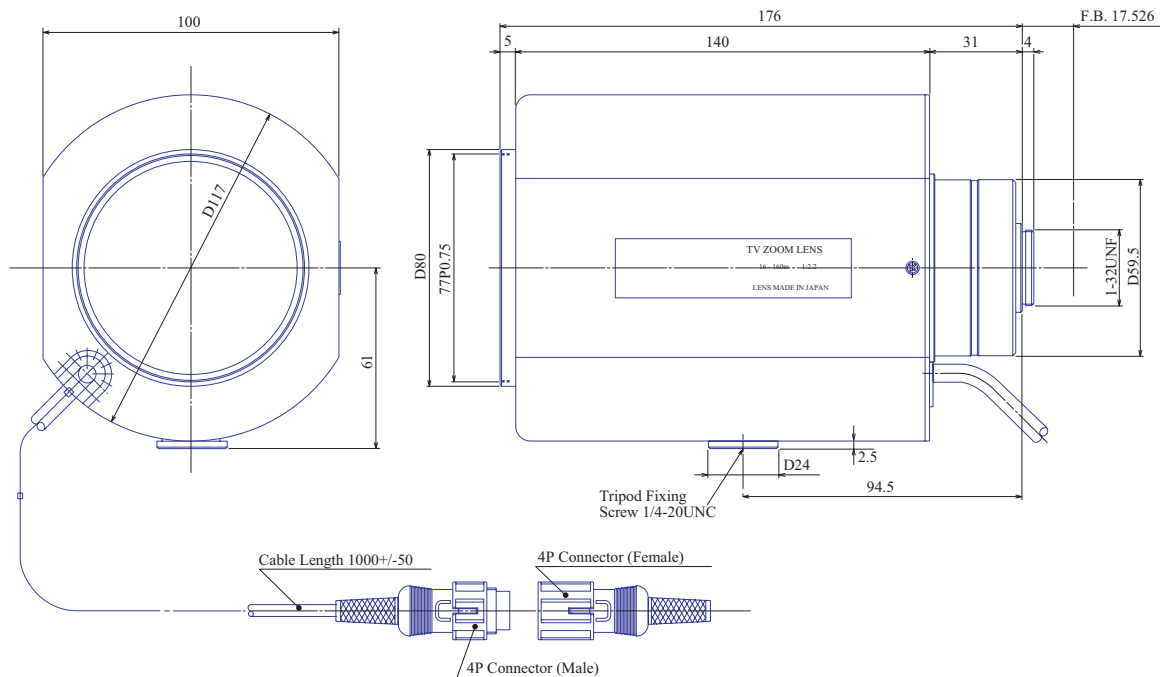

1inch Format Motorized Zoom Lenses

Item No.GAZ16160

ITEM NO.		GAZ16160
Focal Length		1.6 - 160 (mm)
Iris Range		F2.2 - 360
Angle of View (H x V x D)	1"	43.6° x 33.4° - 4.6° x 3.4°
MOD		1.1 (m)
Dimention (W x H x L)		117x 100 x 175 (mm)
Weight		1400 (g)
Mount		C