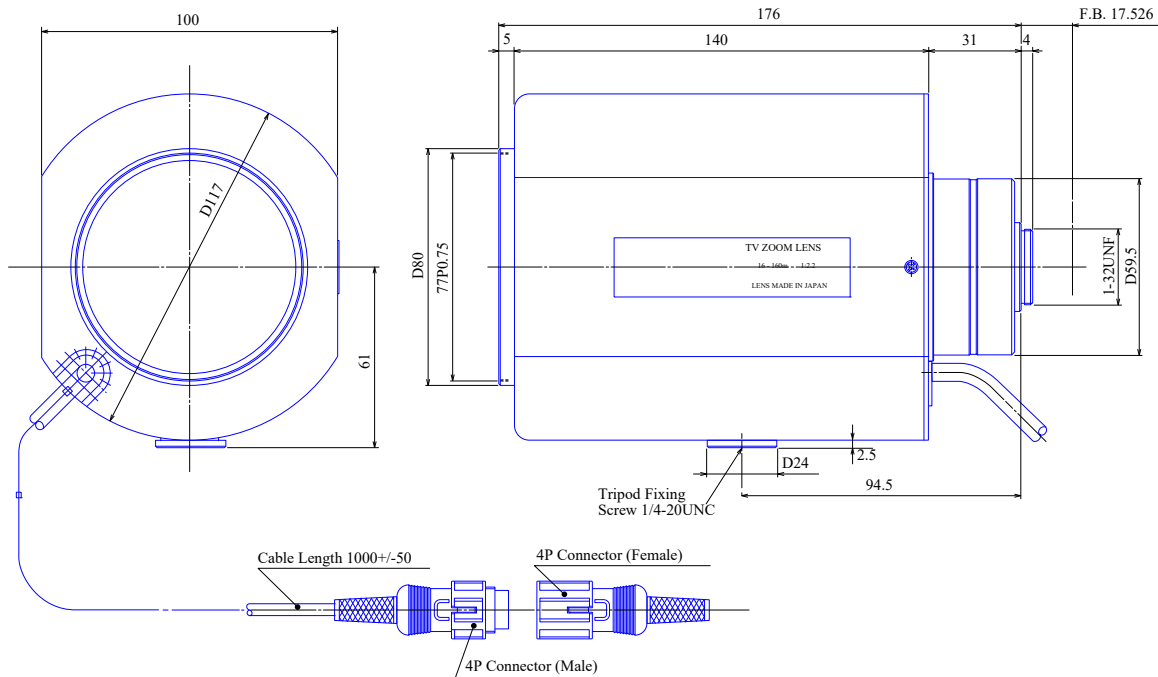

1inch Format Motorized Zoom Lenses

Item No. GAZ16160

ITEM NO.		GAZ16160	
Focal Length		16 - 160	(mm)
Iris Range		F2.2 - 360	
Angle of View (H x V x D)	1"	43.6° x 33.4° - 4.6° x 3.4°	
MOD		1.1	(m)
Dimention (W x H x L)		117x 100 x 175	(mm)
Weight		1400	(g)
Mount		C	