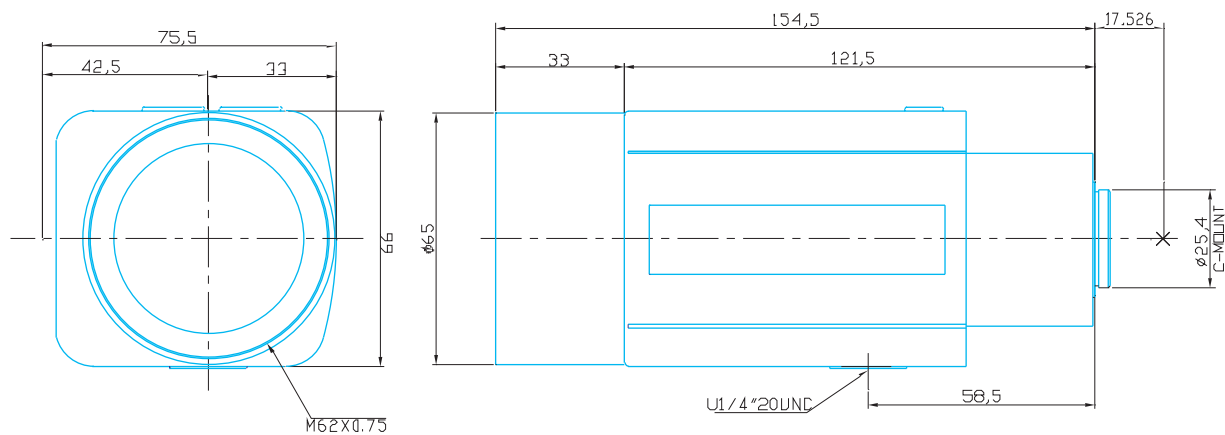

### 1/2" Format Motorized Zoom Lenses

### Item GAZ15300

ITEM NO.	GAZ15300	
Focal Length	15 - 300	(mm)
Iris Range	F3.6 - 360	
Angle of View (H x V)	23.6° x 17.9° - 1.2° x 0.9°	
MOD	2.5	(m)
Dimension	66 x 76 x 155	(mm)
Weight	880	(g)
Mount	C	
Notes		