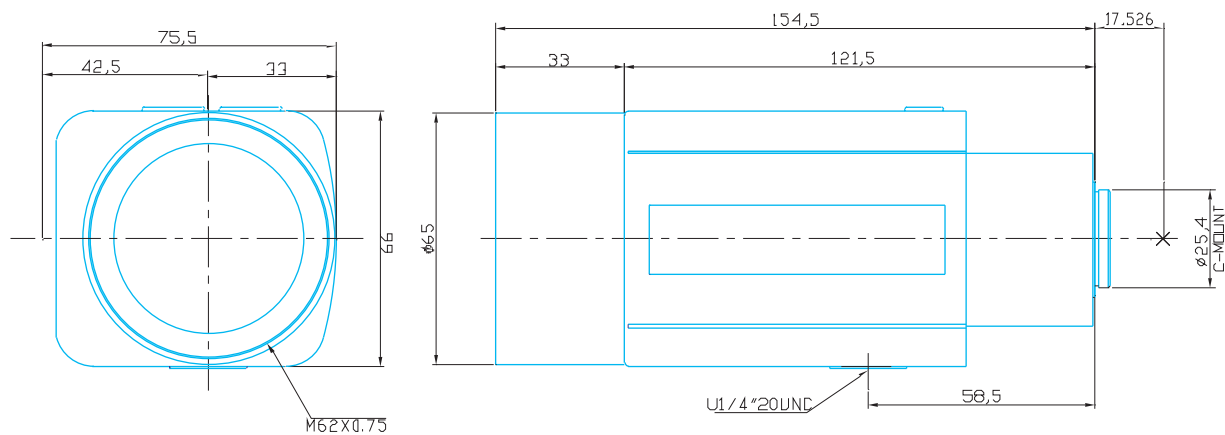

1/2" Format Motorized Zoom Lenses

Item GAZ15300

ITEM NO.	GAZ15300	
Focal Length	15 - 300	(mm)
Iris Range	F3.6 - 360	
Angle of View (H x V)	23.6° x 17.9° - 1.2° x 0.9°	
MOD	2.5	(m)
Dimension	66 x 76 x 155	(mm)
Weight	880	(g)
Mount	C	
Notes		

GOYO OPTICAL Inc.

Japanese Office

3-8-31 HAMAZAKI,
ASAKA,
SAITAMA 351-0033,
JAPAN,
TEL:048-474-2235
FAX:048-474-7373
E-MAIL:info@goyooptical.com

German Office

KURHAUSSTR,3
ROOM N°19
D-55543 BAD KREUZNACH
GERMANY
TEL:0671-4822255
FAX:0671-43603
E-MAIL:info@goyooptical.com