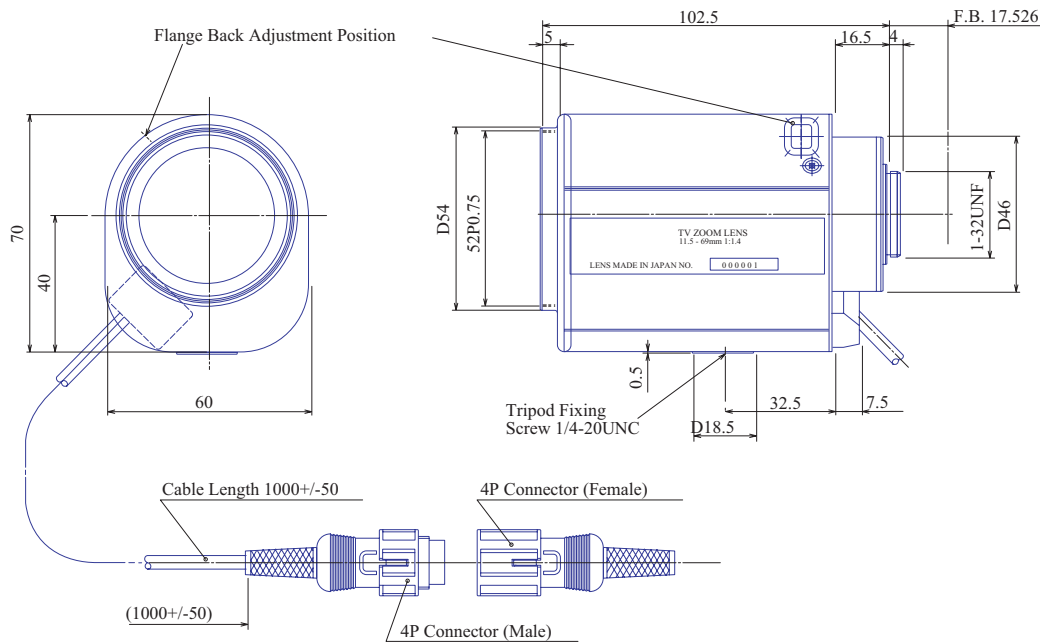

### Item No. GAZ11569

ITEM NO.		GAZ11569	
Focal Length		11.5 - 69	(mm)
Iris Range		F1.4 - 1200	
Angle of View (H x V x D)	2/3"	41.9° x 32.0° - 7.3° x 5.5°	
MOD		1.0	(m)
Dimension (W x H x L)		70 x 60 x 105	(mm)
Weight		500	(g)
Mount		C	