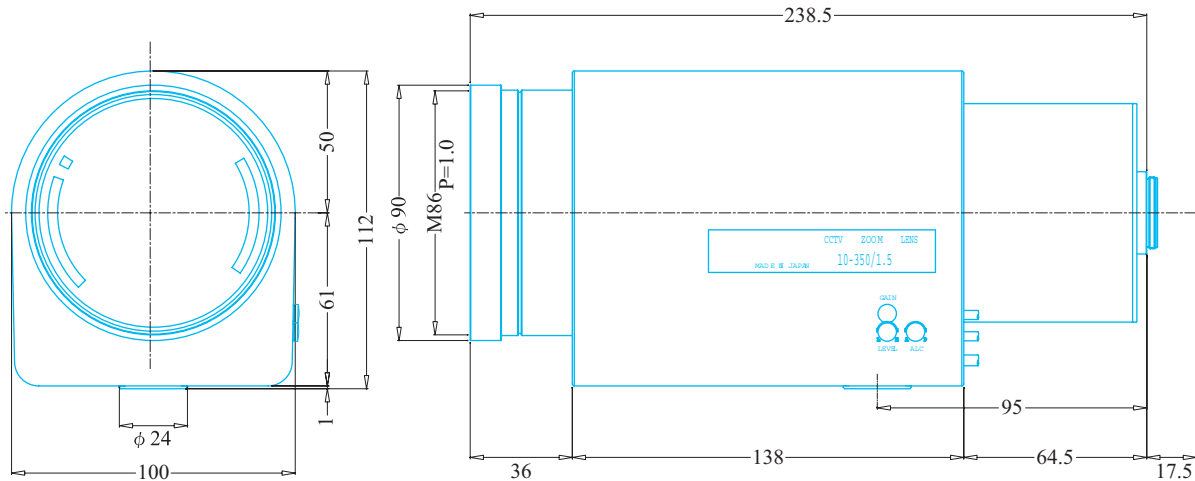

### 1/2inch Format Motorized Zoom Lenses

### Item No.GAZ10350

ITEM NO.		GAZ10350
Focal Length		10 - 350 (mm)
Iris Range		F1.5 - 1000
Angle of View (H x V x D)	1/2"	35.3° x 26.7° - 1.05 x 0.79
MOD		2.5 (m)
Dimention (W x H x L)		100 x 112 x 240 (mm)
Weight		2000 (g)
Mount		C
Note		High Speed