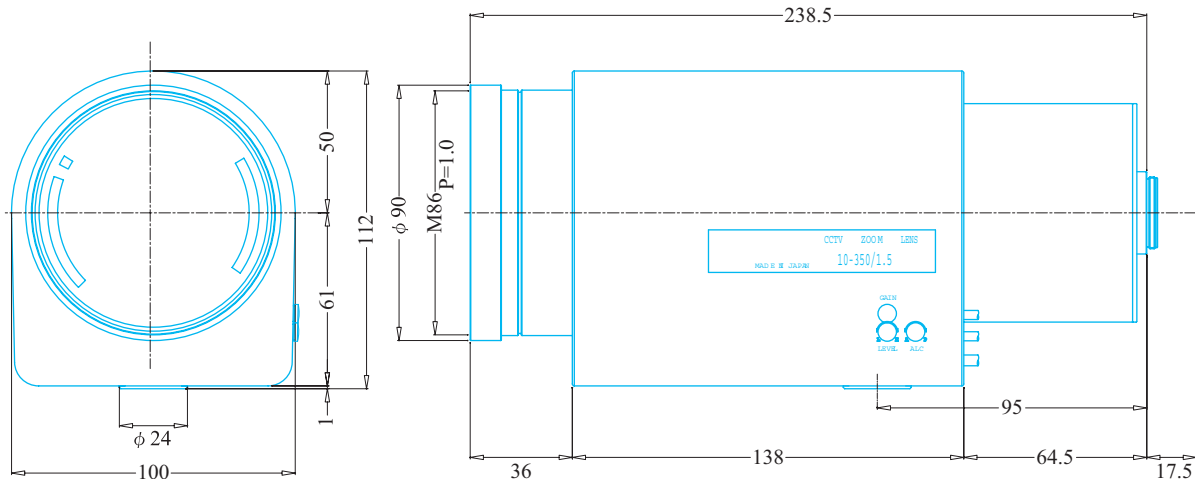

### 1/2inch Format Motorized Zoom Lenses

## Item No.GAZ10350

ITEM NO.		GAZ10350
Focal Length		10 - 350 (mm)
Iris Range		F1.5 - 1000
Angle of View (H x V x D)	1/2"	35.3° x 26.7° - 1.05 x 0.79
MOD		2.5 (m)
Dimention (W x H x L)		100 x 112 x 240 (mm)
Weight		2000 (g)
Mount		C
Note		High Speed