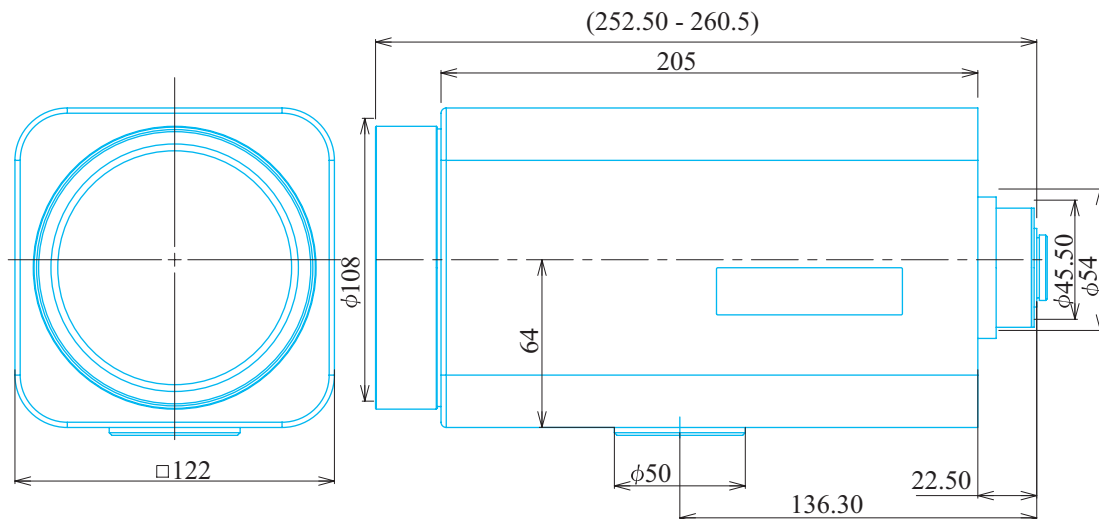

1/2inch Format Motorized Zoom Lenses

Item No.GAZ10330

ITEM NO.		GAZ10330
Focal Length		10 - 330 (mm)
Iris Range		F1.5 - 560
Angle of View (H x V x D)	1/2"	34.9° x 26.4° - 1.1° x 0.8°
MOD		2.9 (m)
Dimention (W x H x L)		125 x 125 x 265 (mm)
Weight		3300 (g)
Mount		C
Note		High Speed