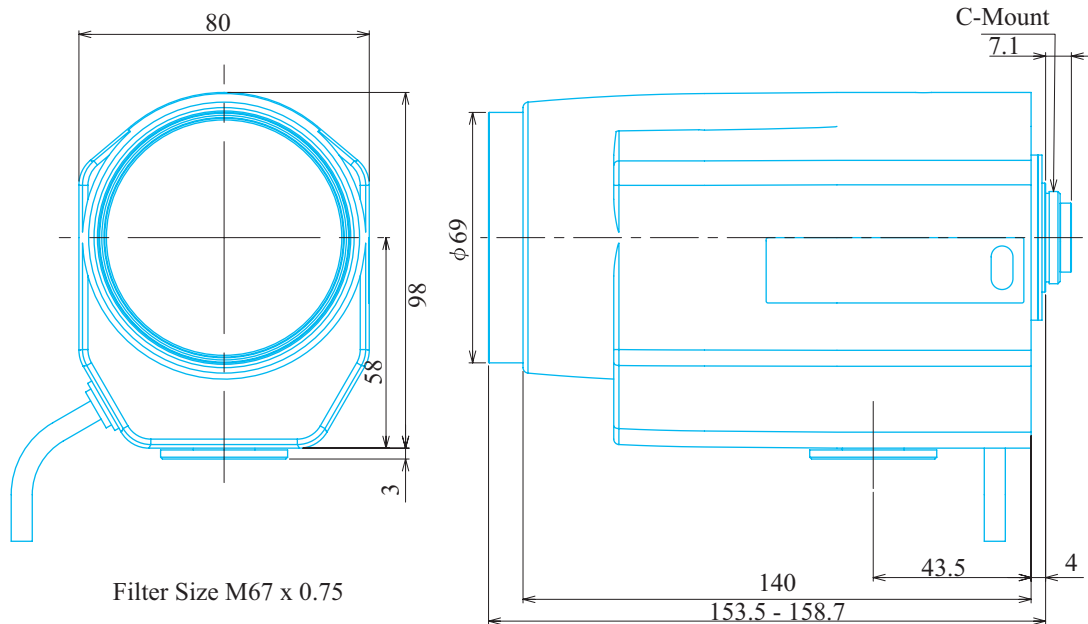

1/2inch Format Motorized Zoom Lenses

Item No. GAZ10220

ITEM NO.		GAZ10220
Focal Length		10 - 220 (mm)
Iris Range		F2.2 - 360
Angle of View (H x V x D)	1/2"	34.1° x 25.9° - 1.7° x 1.3°
MOD		1.8 (m)
Dimention (W x H x L)		80 x 105 x 160 (mm)
Weight		800 (g)
Mount		C