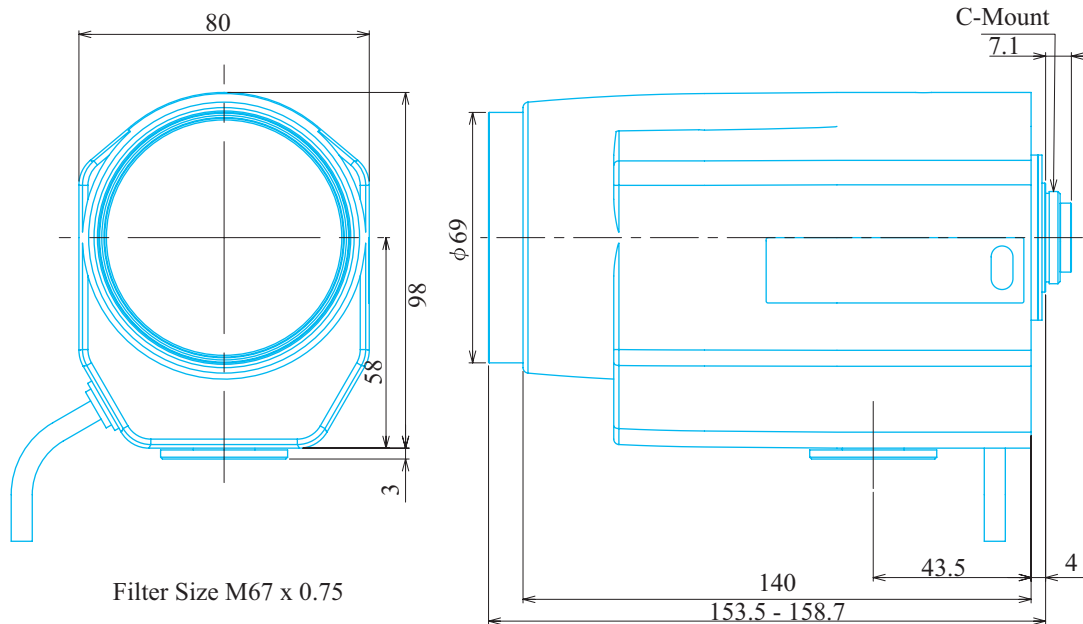

1/2inch Format Motorized Zoom Lenses

Item No. GAZ10220

ITEM NO.		GAZ10220
Focal Length		10 - 220 (mm)
Iris Range		F2.2 - 360
Angle of View (H x V x D)	1/2"	34.1° x 25.9° - 1.7° x 1.3°
MOD		1.8 (m)
Dimention (W x H x L)		80 x 105 x 160 (mm)
Weight		800 (g)
Mount		C