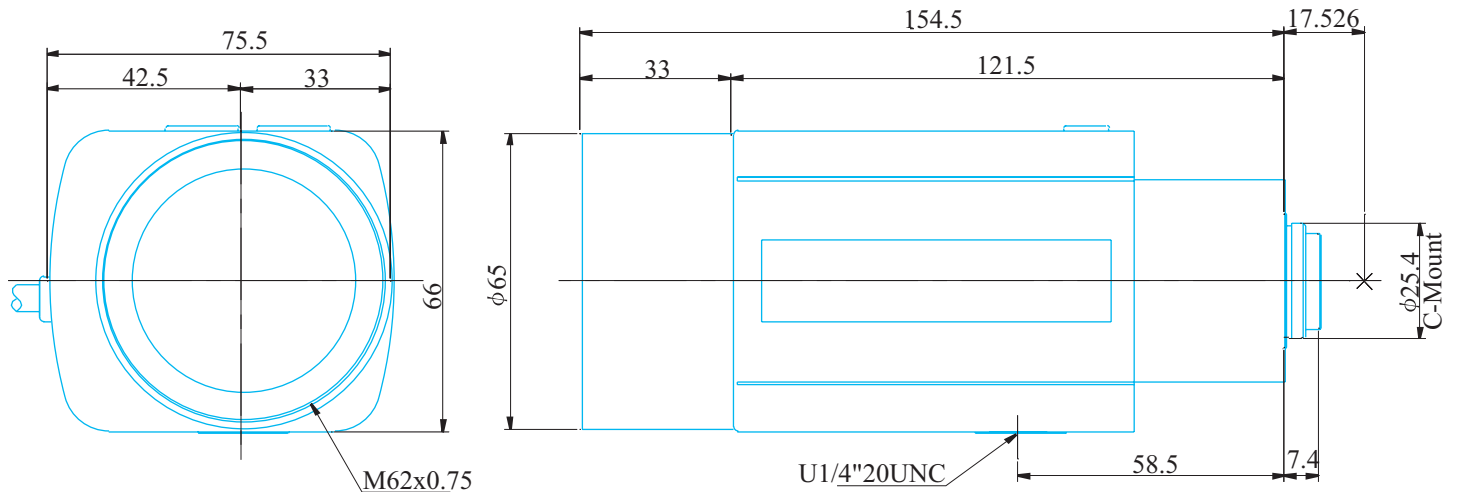

### 1/2inch Format Motorized Zoom Lenses

### Item No.GAZ10200

ITEM NO.		GAZ10200
Focal Length		10 - 200 (mm)
Iris Range		F2.4 - 360
Angle of View (H x V x D)	1/2"	34.5° x 26.3° - 1.5° x 1.2°
MOD		1.8 (m)
Dimention (W x H x L)		66 x 75.5 x 154.5 (mm)
Weight		900 (g)
Mount		C
Note		Ratio20:1