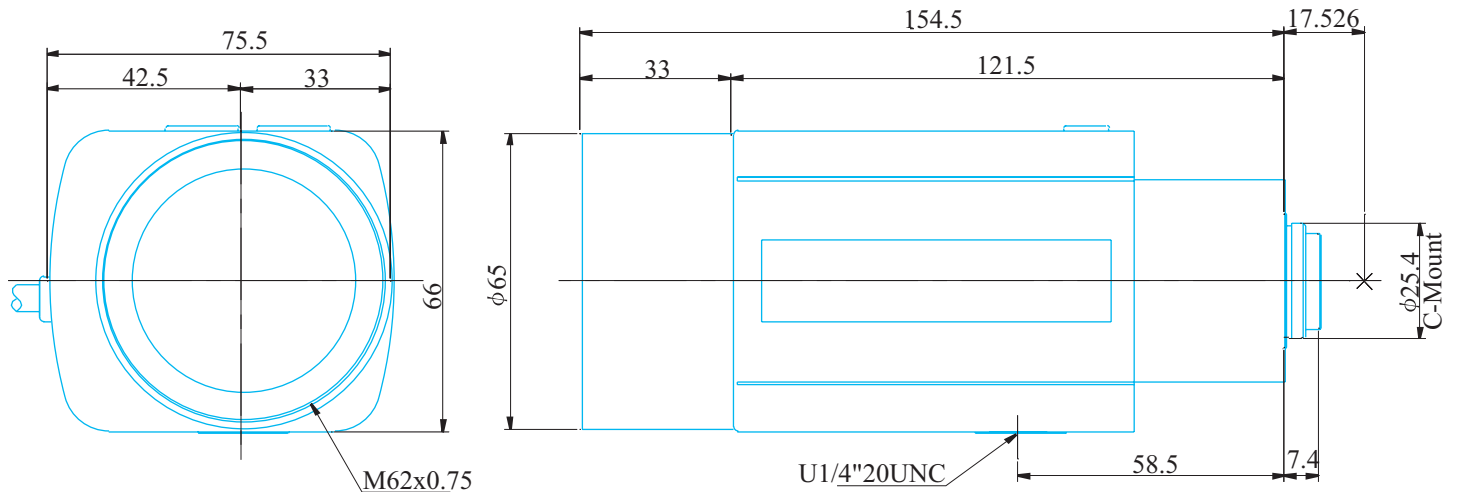

### 1/2inch Format Motorized Zoom Lenses

## Item No.GAZ10200

ITEM NO.		GAZ10200
Focal Length		10 - 200 (mm)
Iris Range		F2.4 - 360
Angle of View (H x V x D)	1/2"	34.5° x 26.3° - 1.5° x 1.2°
MOD		1.8 (m)
Dimention (W x H x L)		66 x 75.5 x 154.5 (mm)
Weight		900 (g)
Mount		C
Note		Ratio20:1