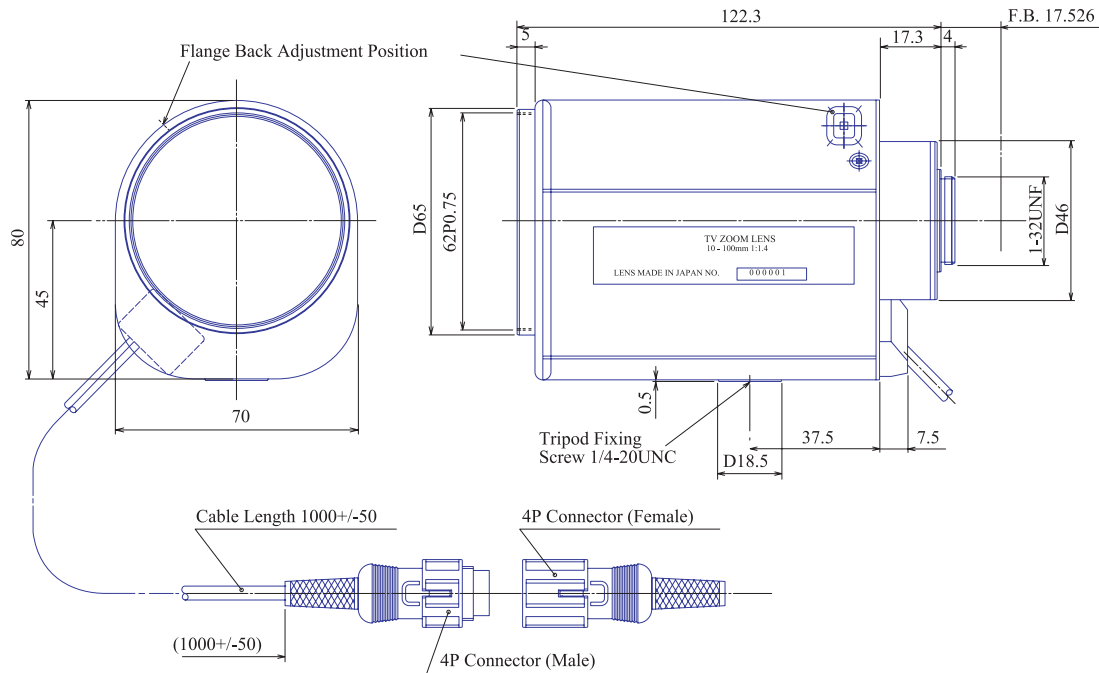

2/3inch Format Motorized Zoom Lenses

Item No. GAZ10100

ITEM NO.		GAZ10100	
Focal Length		10 - 100	(mm)
Iris Range		F1.4 - 1200	
Angle of View (H x V x D)	2/3"	47.5° x 36.5° - 5.0° x 3.8°	
MOD		1.2	(m)
Dimension (W x H x L)		80 x 70 x 125	(mm)
Weight		700	(g)
Mount		C	